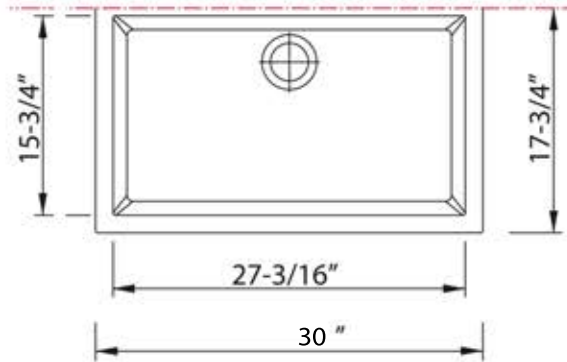

Granite Composite
 Premium Granite Composite
 Undermount Kitchen Sink

MODEL:
PR3018-W

Overall Dimensions	Interior Bowl	Bowl Depth	Height	Drain Dimension
30" x 17.75"	27.1875" x 15.75"	7.875"	8.25"	3.5"

FEATURES