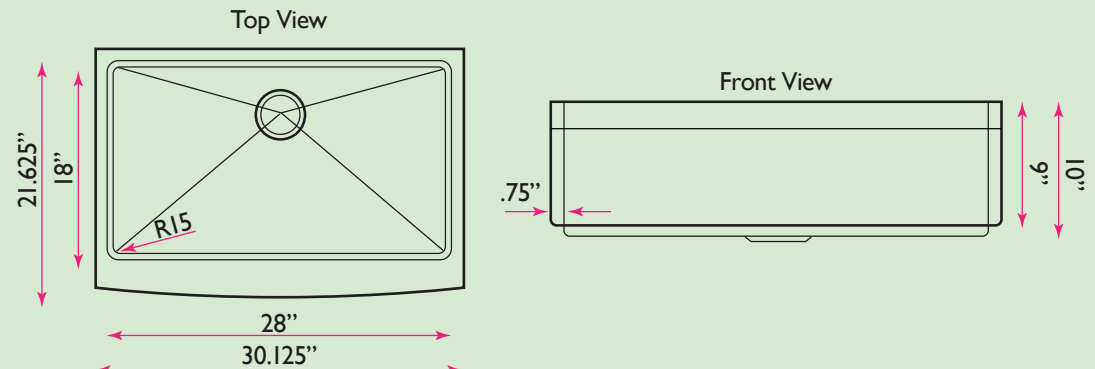

OVERALL DIMENSIONS	INTERIOR BOWL	APRON HEIGHT	BOWL DEPTH	DRAIN DIMENSIONS
30.125" x 21.625" Corner 30.125" x 22.25" Center	28" x 18"	9"	10"	3.5" Opening

FEATURES:

- Premium 304, 16 gauge stainless steel kitchen sink
- Colander drain and grid included (Lux accessory pkg.)
- Brushed satin finish
- Limited lifetime manufacturer's warranty
- Insulated to reduce condensation
- Rubber padding is applied for noise reduction
- Nominal dimensions, Apron cabinet required