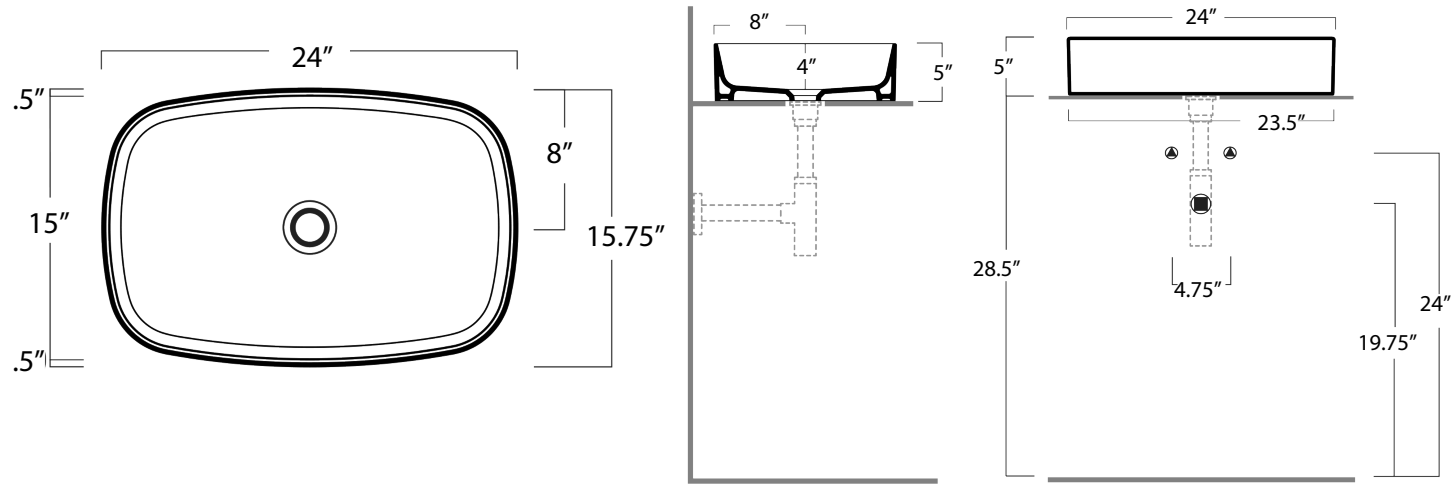

Regatta Collection

RECTANGULAR COUNTER TOP BASIN Model: RC6044C "Como"

Overall Dimensions	Interior Bowl	Exterior Base	Interior Depth	Drain Dimensions
24" x 15" x 5"	24" x 15"	23.5" x 15.75"	4"	1.75"

Features:

- Made in Italy
- Genuine Fireclay
- Nominal Dimensions Only - Actual may vary by 1/4"
- Topmount vessel installation, template not included
- Do Not Clean With Abrasive Cleansers Or Pads
- Limited Warranty for Manufacturer's Defects