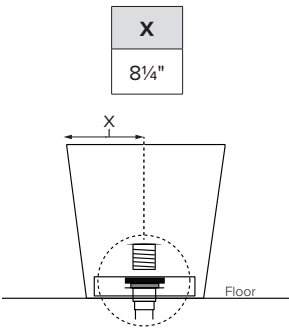

Marcel

MODEL 402
65.5" x 31" x 22.5" / 23.5"
FREESTANDING 80 gal to overflow
Mineral Composite
159 lbs / 72 kg soaker
Filling this tub to the maximum may require an above average size or dedicated water heater.

IMPORTANT
Air bath is 1" taller than soaker

Drain Rough-In Measurement

ELECTRICAL COMPONENTS & SPECIFICATIONS		
Required Electrical Service - 110 Volt		
Hydrotherapy Package	Components Included	GFCI
Air Massage	heated blower	1-15 amp
Electrical requirements may change with the addition of optional therapy components. See specific option details or installation information. CSA Certified C/US; B45.5/IAPMO ANSI Z124.1 and ANSI 112.19.7		

Inside view of tub