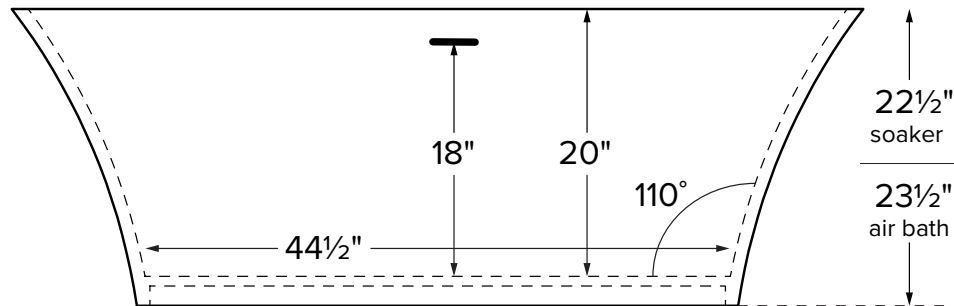

Marcel

MODEL 402
65.5" x 31" x 22.5" / 23.5"
FREESTANDING 80 gal to overflow
Mineral Composite
159 lbs / 72 kg soaker
Filling this tub to the maximum may require an above average size or dedicated water heater.

IMPORTANT
Air bath is 1" taller than soaker

Drain Rough-In Measurement

ELECTRICAL COMPONENTS & SPECIFICATIONS		
Required Electrical Service - 110 Volt		
Hydrotherapy Package	Components Included	GFCI
Air Massage	heated blower	1-15 amp
Electrical requirements may change with the addition of optional therapy components. See specific option details or installation information. CSA Certified C/US; B45.5/IAPMO ANSI Z124.1 and ANSI 112.19.7		