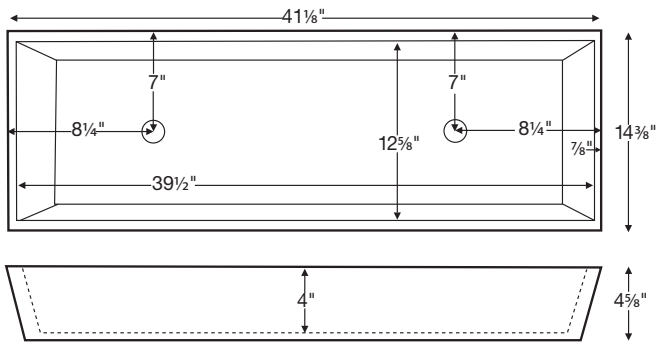

Petra 8

Petra 8 is a dual drain vessel style sink.
For single drain, see Petra 7, MTCS-747

MODEL 749
41.125" x 14.375" x 4.625" Bowl: 39.5" x 12.625"
VESSEL STYLE or UNDERMOUNT
SculptureStone®
48 lbs / 22 kg

Due to its handcrafted nature, always measure sink on-site to ensure cut-out accuracy.

When ordered as undermount, 1/2" x 3/8" lip detail accommodates most undermount clips (shown right).

ORDERING AND INSTALLATION

- 1.5" drain opening
- Optional overflow available for undermount (check local codes)
- Measure on site to achieve the proper cut-out size.
- Lip detail on undermount bowl will accommodate commonly used undermount hardware. Hardware is not included.
- One-piece construction
- Non-porous, stain-, mold- and mildew-resistant SculptureStone®
- Material is approximately 70% organic
- Five-Year Limited Residential Warranty