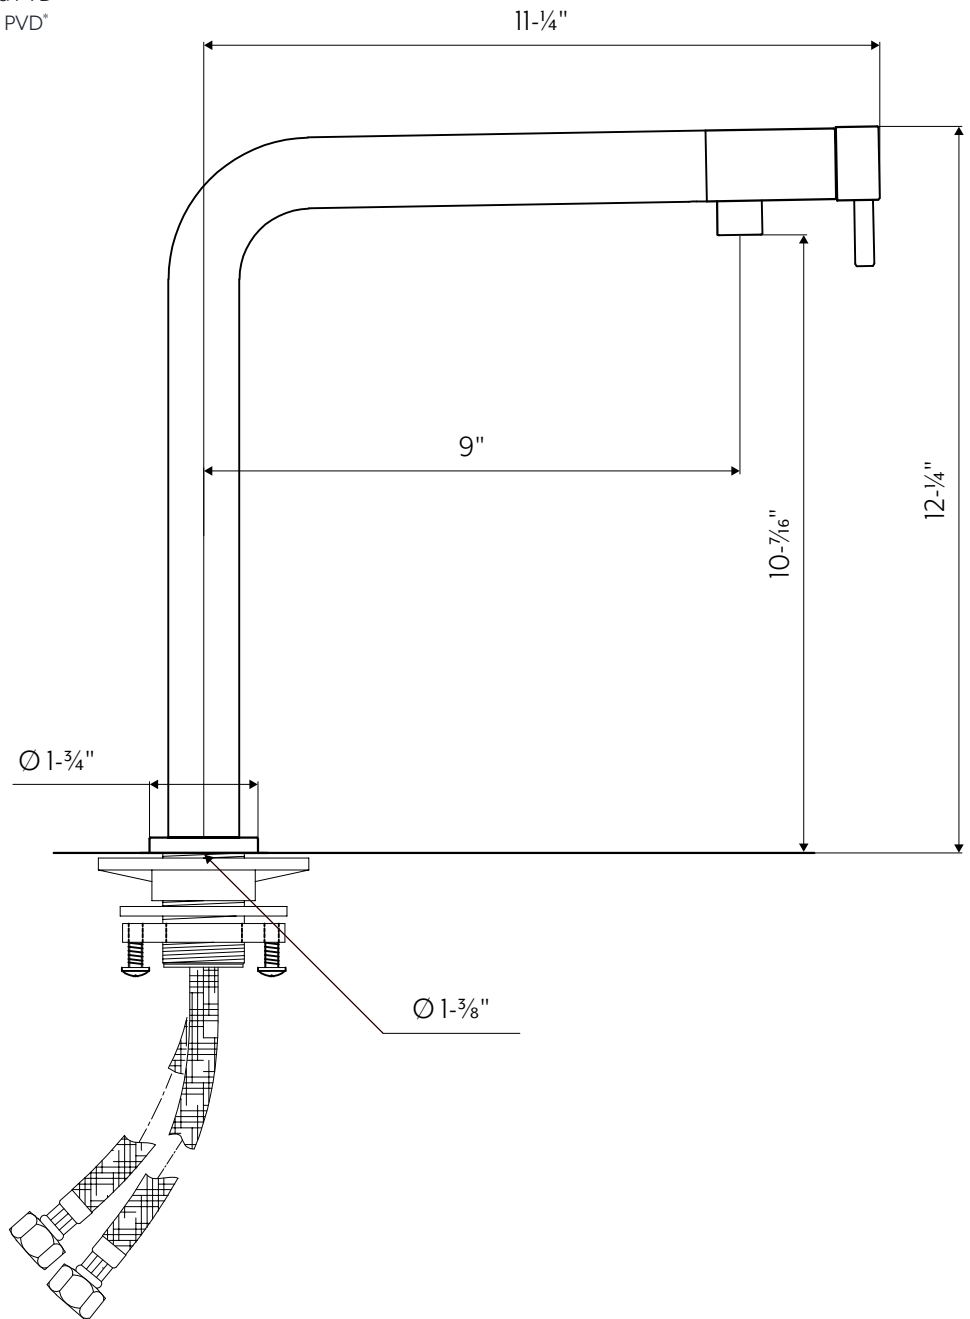

# MODEL **NEMO RH**

## Stainless Steel Entertainment Faucet

- Marine Grade 316L machined stainless steel construction
- Maximum counter thickness: 1-3/4"
- Minimum install hole diameter: 1-3/8"
- Braided stainless steel flexible hoses 3/8" compression
- Flow rate: 1.75 GPM at 45 PSI in conformity with CalGreen and WaterSense requirements
- Cold water flow positioned towards the right
- The lever rotates 90°
- The spout rotates 270°
- The mixer is positioned on the head of the faucet
- Easy removal from the base for access to behind the sink
- Fully recyclable
- 100% lead free – the ideal choice for your drinking water
- Areas of application: Indoor & outdoor