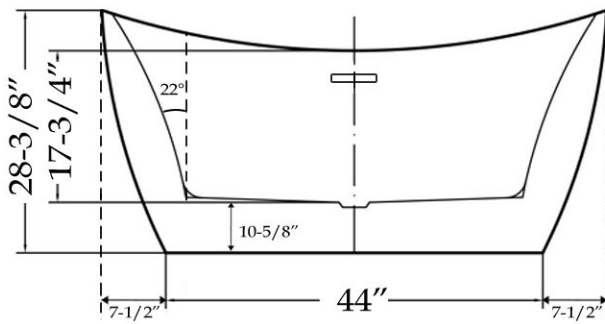

MAIDSTONE

[www.MaidstoneSupply.com](http://www.MaidstoneSupply.com)

Acrylic Contemporary Tub

Part No: 220QN59

Volume: 48 gal      Weight: 71 lbs

Contact Maidstone for additional information and specifications. For complete warranty information and a list of dealers visit [www.MaidstoneSupply.com](http://www.MaidstoneSupply.com). All products and specifications are subject to change without notice. Maidstone is not responsible for typographical and/or dimensional errors. Typographical errors are subject to correction.

Note: Rough-in dimensions may vary +/- 1/2" and are subject to change. No responsibility is assumed by Maidstone.