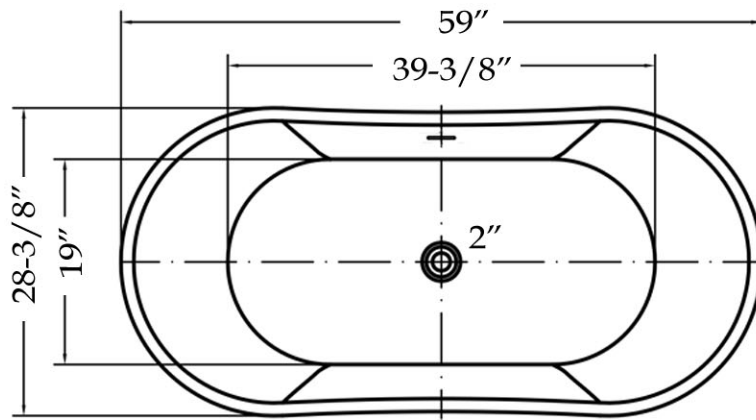

MAIDSTONE

[www.MaidstoneSupply.com](http://www.MaidstoneSupply.com)

Acrylic Contemporary Tub

Part No: 220QN59

Volume: 48 gal      Weight: 71 lbs

Contact Maidstone for additional information and specifications. For complete warranty information and a list of dealers visit [www.MaidstoneSupply.com](http://www.MaidstoneSupply.com). All products and specifications are subject to change without notice. Maidstone is not responsible for typographical and/or dimensional errors. Typographical errors are subject to correction.

Note: Rough-in dimensions may vary +/- 1/2" and are subject to change. No responsibility is assumed by Maidstone.