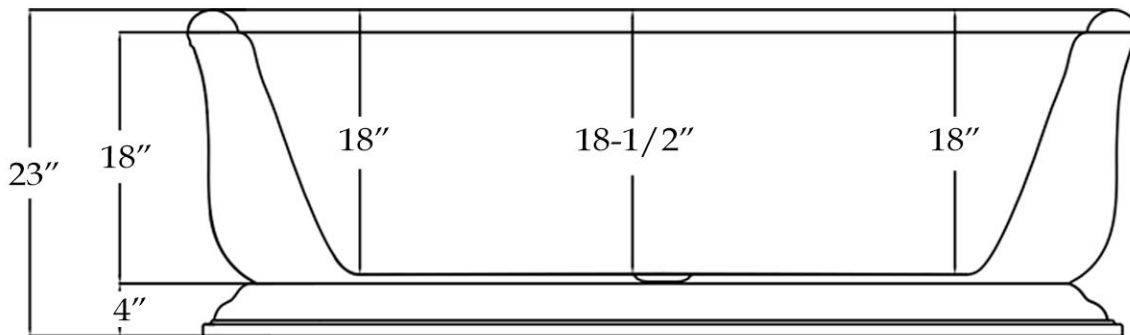

MAIDSTONE

www.MaidstoneSupply.com

Acrylic Contemporary Tub

Part No: 220D49

Volume: 77 gal Weight: 121 lbs Water Depth: 16"

Contact Maidstone for additional information and specifications. For complete warranty information and a list of dealers visit www.MaidstoneSupply.com. All products and specifications are subject to change without notice. Maidstone is not responsible for typographical and/or dimensional errors. Typographical errors are subject to correction.

Note: Rough-in dimensions may vary +/- 1/2" and are subject to change. No responsibility is assumed by Maidstone.