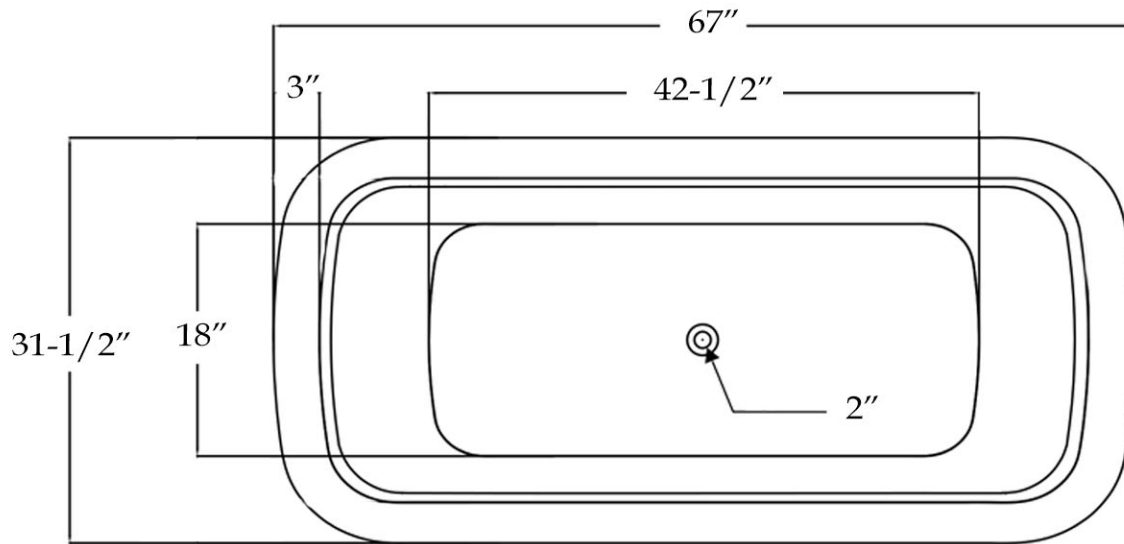

MAIDSTONE

www.MaidstoneSupply.com

Acrylic Contemporary Tub

Part No: 220D49

Volume: 77 gal Weight: 121 lbs Water Depth: 16"

Contact Maidstone for additional information and specifications. For complete warranty information and a list of dealers visit www.MaidstoneSupply.com. All products and specifications are subject to change without notice. Maidstone is not responsible for typographical and/or dimensional errors. Typographical errors are subject to correction.

Note: Rough-in dimensions may vary +/- 1/2" and are subject to change. No responsibility is assumed by Maidstone.