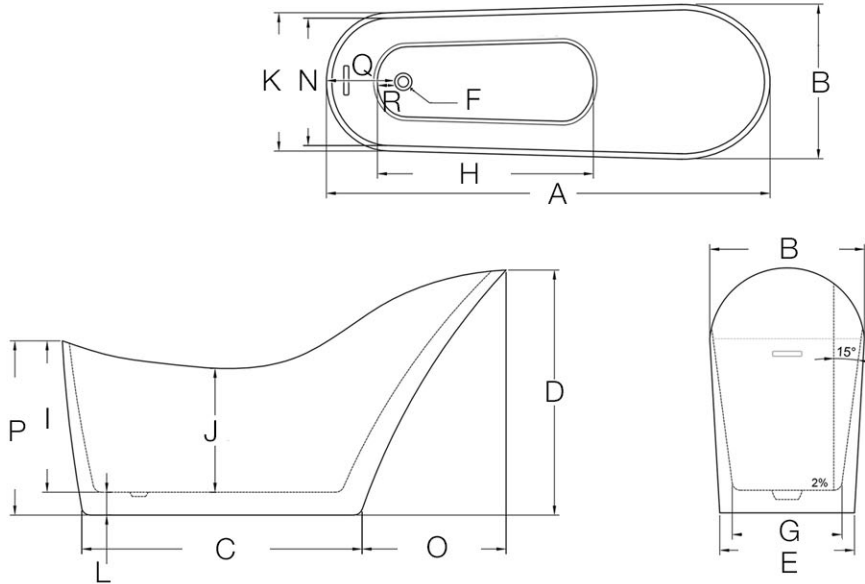

MAIDSTONE

www.MaidstoneSupply.com

Acrylic Double Ended Freestanding Tub Part No: 22042

67 Inch

TECHNICAL INFORMATION

DIMENSIONS (INCHES)

	A	B	C	D	E	F	G	H	I	J	K	L	M	N	O	P	Q	R
67	67	28 ³ / ₄	44 ⁷ / ₈	36 ¹⁹ / ₆₄	21 ²¹ / ₃₂	2	16 ⁵⁹ / ₆₄	40 ⁵ / ₆₄	20 ⁵⁵ / ₆₄	18 ⁵⁷ / ₆₄	24 ²⁵ / ₆₄	1 ¹ / ₂	-	22 ³ / ₆₄	16 ¹ / ₂	33 ¹ / ₁₆	21 ¹⁵ / ₆₄	1 ³ / ₈

	67
EMPTY (LB)	87
CAPACITY (GAL)	56

Approximate Measurements

Contact Maidstone for additional information and specifications. For complete warranty information and a list of dealers visit www.MaidstoneSupply.com. All products and specifications are subject to change without notice. Maidstone is not responsible for typographical and/or dimensional errors. Typographical errors are subject to correction.

Note: Rough-in dimensions may vary +/- 1/2" and are subject to change. No responsibility is assumed by Maidstone.