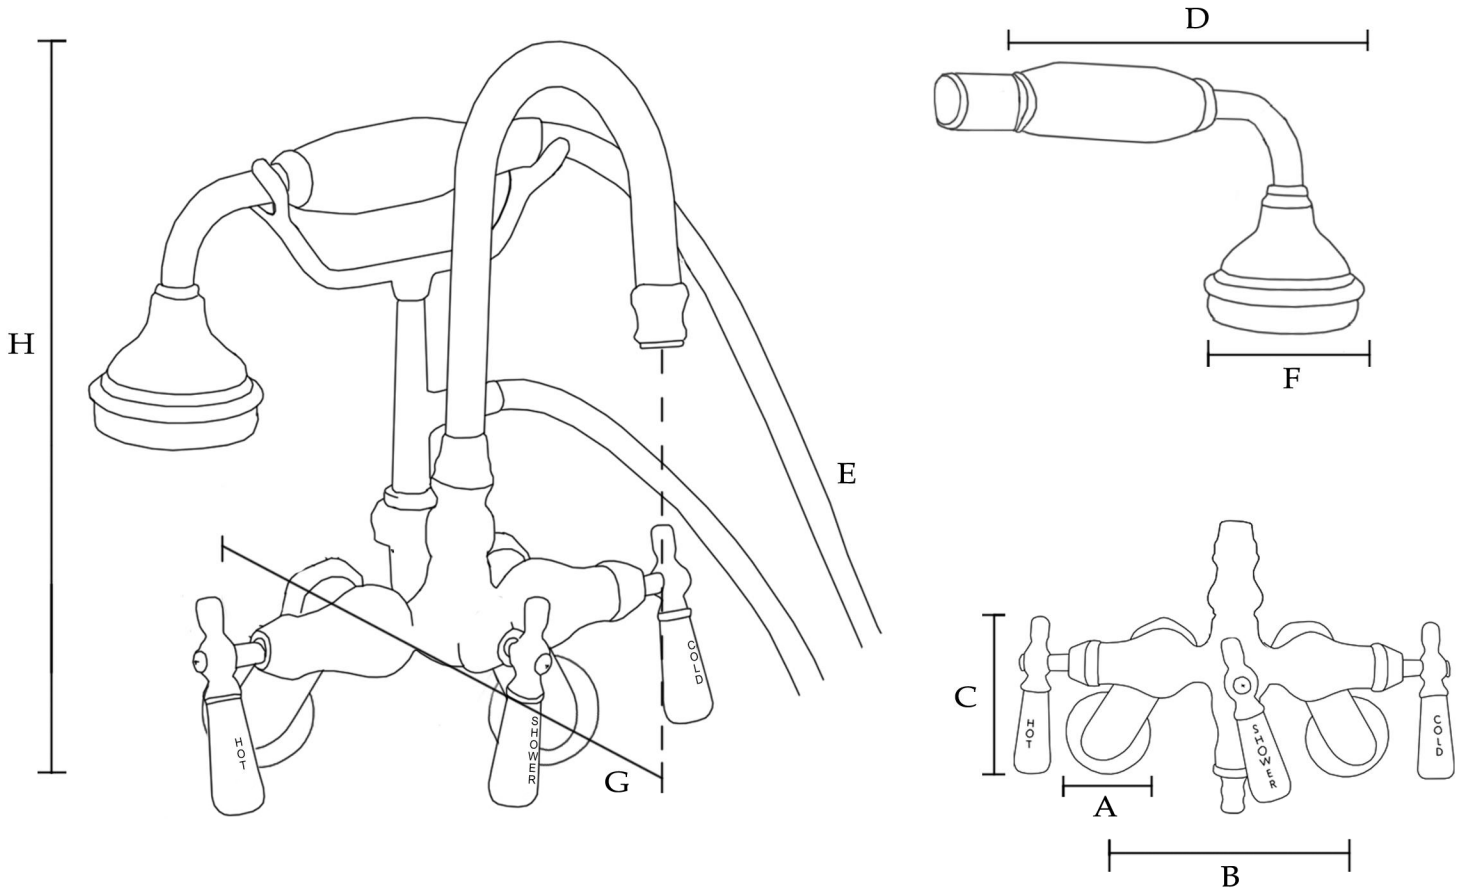

## Wall Mount Tub Faucet

Part No:121-GSW2-1PL

(A) Base: 2-1/4" OD	(D) Hand Shower: 7" L	(G) Spout: 8" Reach
(B) Centers: 3-3/8" - 7" W	(E) Hose: 59-3/4" L	(H) Total Height: N/A
(C) Handle: 3-1/2" L	(F) Shower Head: 2-1/2" OD	Flow Rate: 7 gal/min

Note: Rough-in dimensions may vary +/- 1/2" and are subject to change. No responsibility is assumed by Maidstone.