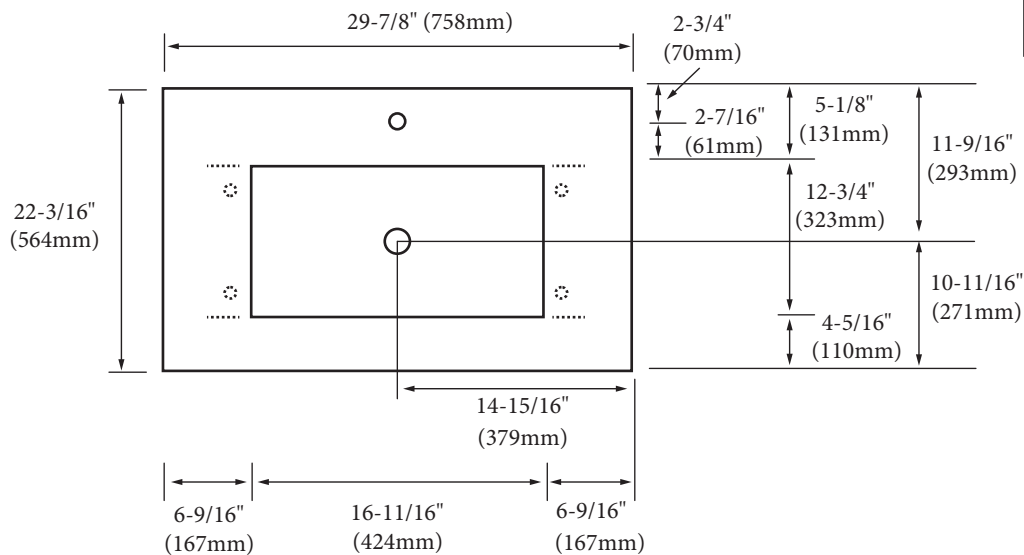

- QST2208-30-110-XX - Single faucet (as shown)
- QST2208-30-130-XX - 8" widespread

Quartzstone Countertop – 30"

Specification & Installation Guide

FEATURES

- Design: Quartzstone Countertop
- Material: Quartz composite.
- Dimension: 29-7/8" (758 mm)L x 22-3/16" (564 mm)W x 3/4" (20 mm)H
- Basin cut-out for Madeli under mount sink CB-2015
- Faucet hole(s): Single or 8" widespread.
- 4"H backsplash is included
- Packaging Dimensions: 33" (838 mm) x 25" (635 mm) x 4" (102 mm)
- Gross Weight: 45 lbs (21 kg)

FINISHES

- White (WH)
- White Carrara (WC)
- Mocha (MO)

TOP VIEW

UNDER SIDE VIEW (CLIP POSITIONS)

For clarification, please contact Madeli Customer Care at (800)-819-6988 or (305)-718-8817 Ext. 1

All dimensions are approximate and subject to standard tolerance. Specifications subject to change without prior notice.