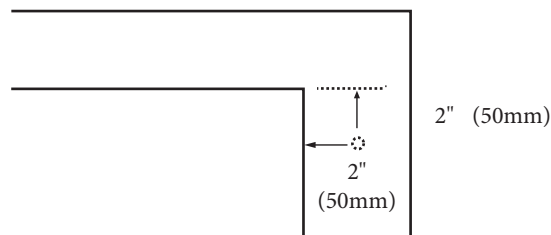

- QST2208-30-110-XX - Single faucet (as shown)
- QST2208-30-130-XX - 8" widespread

Quartzstone Countertop – 30"

Specification & Installation Guide

FEATURES

- Design: Quartzstone Countertop
- Material: Quartz composite.
- Dimension: 29-7/8" (758 mm)L x 22-3/16" (564 mm)W x 3/4" (20 mm)H
- Basin cut-out for Madeli under mount sink CB-2015
- Faucet hole(s): Single or 8" widespread.
- 4"H backsplash is included
- Packaging Dimensions: 33" (838 mm) x 25" (635 mm) x 4" (102 mm)
- Gross Weight: 45 lbs (21 kg)

FINISHES

- White (WH)
- White Carrara (WC)
- Mocha (MO)

TOP VIEW

UNDER SIDE VIEW (CLIP POSITIONS)

For clarification, please contact Madeli Customer Care at (800)-819-6988 or (305)-718-8817 Ext. 1

All dimensions are approximate and subject to standard tolerance. Specifications subject to change without prior notice.