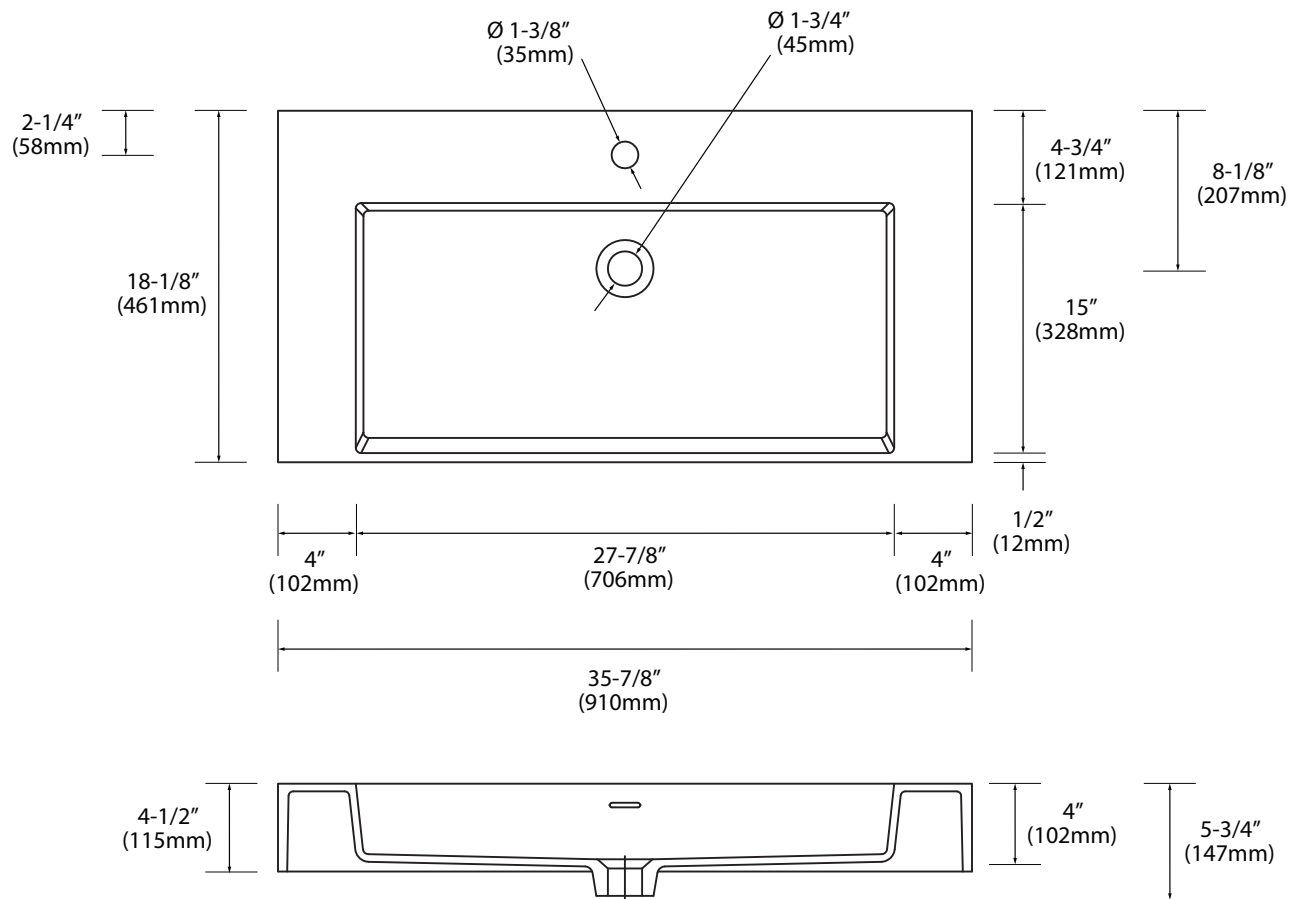

X-Stone Trough Sink - 36"

Specification & Installation Guide

Features

- X-Stone Trough sink 36"
- Size: 35-7/8"(910mm)L x 18-1/8"(461mm)W x 4-1/2"(115mm)H
- Material: Solid Surface
- With overflow
- 4"H backsplash & sidesplash: Optional
- Single faucet: XTU1845-36-110-WH (shown)
- 8" widespread: XTU1845-36-130-WH
- No faucet hole: XTU1845-36-100-WH
- Packaging Dimensions: 39"x 21" x 7-1/2"
- Gross Weight: 49 lbs. / 22 kgs.

Finish

- Glossy White

Compliance: CSA B45.5-11/IAPMO Z124-11

For clarification, please contact Madeli Customer Care at (800)-819-6988 or (305)-718-8817 Ext. 1 or service@madeli.com
All dimensions are approximate and subject to standard tolerance. Specifications subject to change without prior notice.