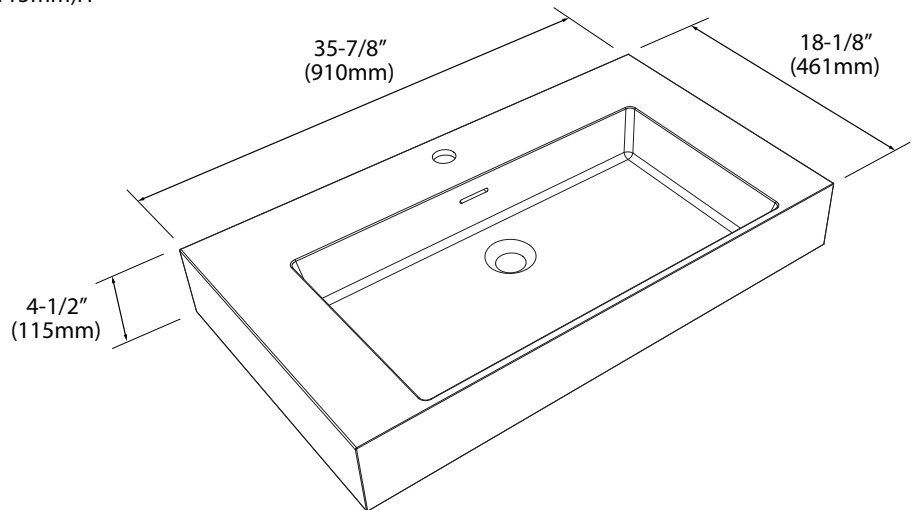

X-Stone Trough Sink - 36"

Specification & Installation Guide

Features

- X-Stone Trough sink 36"
- Size: 35-7/8"(910mm)L x 18-1/8"(461mm)W x 4-1/2"(115mm)H
- Material: Solid Surface
- With overflow
- 4"H backsplash & sidesplash: Optional
- Single faucet: XTU1845-36-110-WH (shown)
- 8" widespread: XTU1845-36-130-WH
- No faucet hole: XTU1845-36-100-WH
- Packaging Dimensions: 39"x 21" x 7-1/2"
- Gross Weight: 49 lbs. / 22 kgs.

Finish

- Glossy White

Compliance: CSA B45.5-11/IAPMO Z124-11

For clarification, please contact Madeli Customer Care at (800)-819-6988 or (305)-718-8817 Ext. 1 or service@madeli.com
All dimensions are approximate and subject to standard tolerance. Specifications subject to change without prior notice.