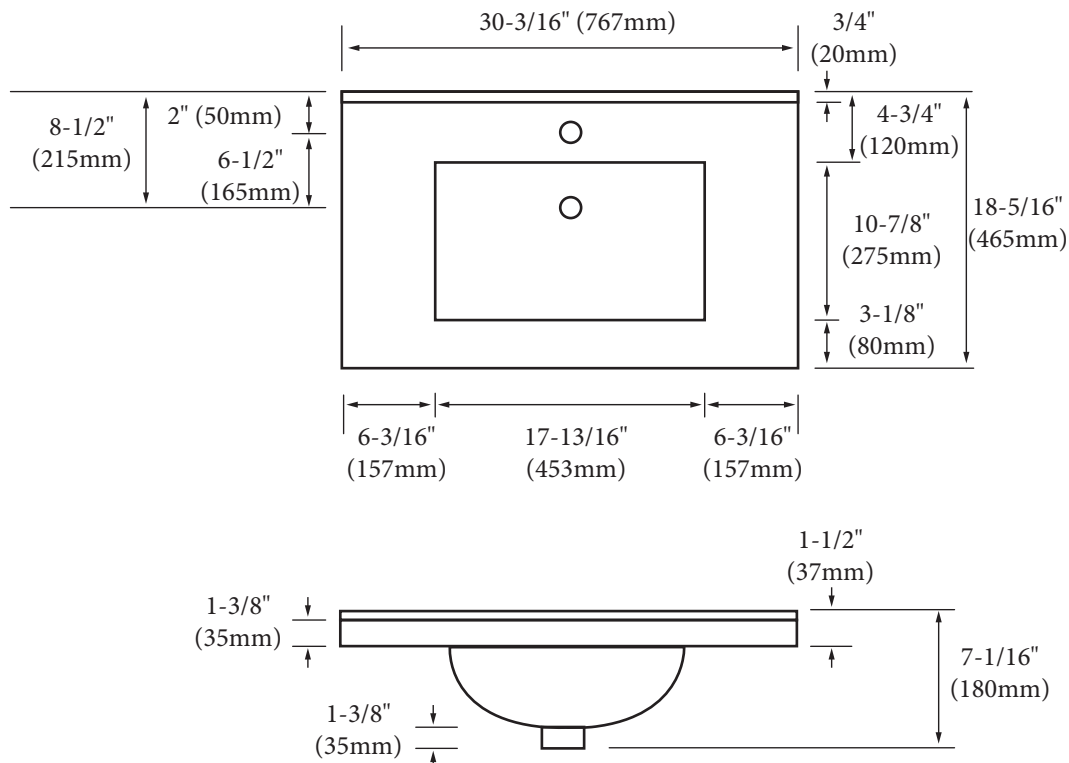

### FEATURES

- Design: Rectangular / Contemporary
- Material: Vitreous China
- Type: Semi-Recessed
- Overflow: Yes
- Size: 30-3/16" (767 mm)L x 18-5/16" (465 mm)W x 1-1/2" (37 mm)H
- Basin inside depth: 5" (127 mm)
- Drain  $\phi$ : 1-3/4" (45 mm)
- Faucet hole  $\phi$ : 1-3/8" (35mm) - Available in single-hole or 8" (203mm) centers
  - Single: CB-8130-110-WH
  - 8" center: CB-8130-130-WH
- Basin Clamp Assembly: Not applicable.
- Packaging Dimensions : 32"(813 mm) x 20"(508 mm) x 9" (229 mm)
- Weight: 42 lbs. / 19.09 kgs.

### INSTALLATION

Follow the installation guide to install this product. Lavatory will comply with ADA when installed per section 606 Lavatories and Sinks of the 2012 ADA standards for Accessible Design. For the under-mount installation, countertop thickness cannot be over 1" (25 mm) for ADA compliance.