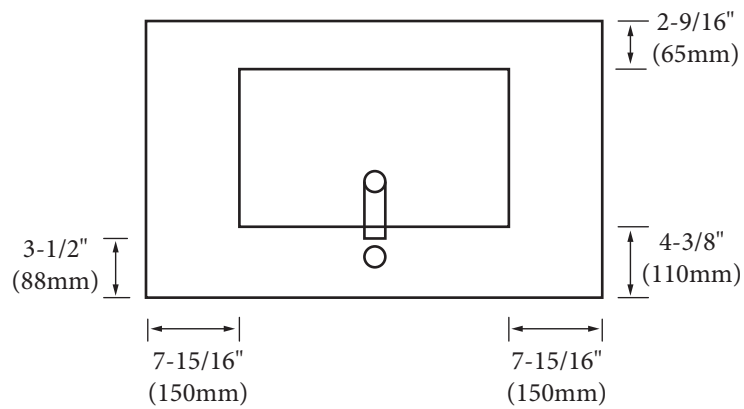

Ceramic Semi-Recessed Bathroom Sink

Specification & Installation Guide

For clarification, please contact Madeli Customer Care at (800)-819-6988 or (305)-718-8817 Ext. 1

All dimensions are approximate and subject to standard tolerance. Specifications subject to change without prior notice.