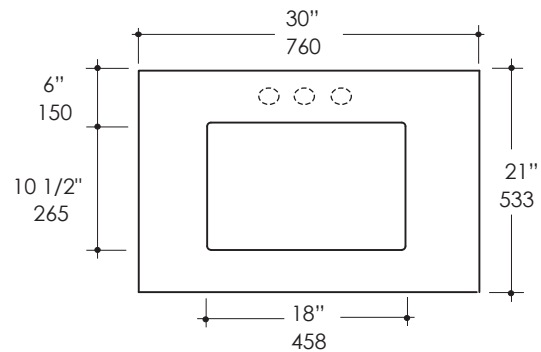

Faucet Hole Options:

- 00 - None
- 01 - One - centered behind the lavatory
- 02 - Two, center and right - centered behind the lavatory
- 03 - Three in 8" spread - centered behind the lavatory

Finish Options:

STONE

- WH -Bianco
- LN - Linac
- SL - Athens
- BN - Storm

QUARTZ

- PR - Puro
- FS - Fossil
- AH - Ash
- CA - Crema

SOLID SURFACE

- SW - Snow
- NN - Linen

Product Specifications:

Notes:
Drawings provided herein are meant to give the user an idea of the product and are not made to scale. The size in inches is rounded up to the nearest 1/16". Slight variances can often occur with porcelain and woodwork. Therefore, LACAVA will not be held responsible for any cutouts, countertops, or furniture made without the actual product or template from LACAVA. Differences in color, grain, appearance and texture are inherent in all natural woodwork, and should be expected. Variances in these qualities are not deemed manufacturing defects, and will not be accepted as valid reasons to return or exchange any LACAVA woodwork. Plumbing specifications are only a guideline and may need to be altered based on the application. Product specifications are not binding to the manufacturer and can be changed without notice at any time. Please refer to your shipment for product final sizes.