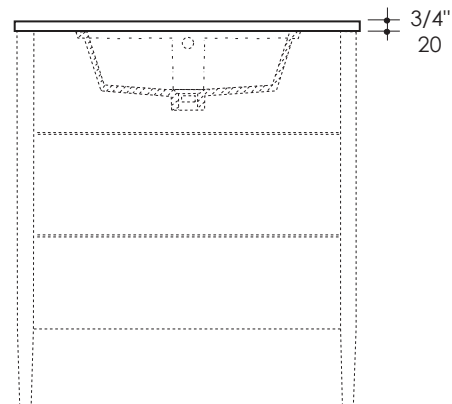

Faucet Hole Options:

- 00 - None
- 01 - One - centered behind the lavatory
- 02 - Two, center and right - centered behind the lavatory
- 03 - Three in 8" spread - centered behind the lavatory

Finish Options:

STONE

- WH -Bianco
- LN - Linac
- SL - Athens
- BN - Storm

QUARTZ

- PR - Puro
- FS - Fossil
- AH - Ash
- CA - Crema

SOLID SURFACE

- SW - Snow
- NN - Linen

Product Specifications:

Notes:
Drawings provided herein are meant to give the user an idea of the product and are not made to scale. The size in inches is rounded up to the nearest 1/16". Slight variances can often occur with porcelain and woodwork. Therefore, LACAVA will not be held responsible for any cutouts, countertops, or furniture made without the actual product or template from LACAVA. Differences in color, grain, appearance and texture are inherent in all natural woodwork, and should be expected. Variances in these qualities are not deemed manufacturing defects, and will not be accepted as valid reasons to return or exchange any LACAVA woodwork. Plumbing specifications are only a guideline and may need to be altered based on the application. Product specifications are not binding to the manufacturer and can be changed without notice at any time. Please refer to your shipment for product final sizes.