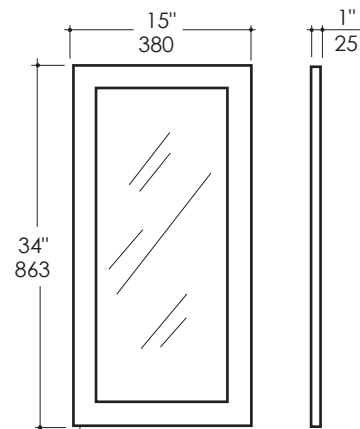

METAL

- 10 - Polished Stainless Steel
- 21 - Brushed Stainless Steel
- 44 - Matte Black Stainless Steel
- 51 - Brushed Brass

Product Specifications:

Notes:

Drawings provided herein are meant to give the user an idea of the product and are not made to scale. The size in inches is rounded up to the nearest 1/16". Slight variances can often occur with porcelain and woodwork. Therefore, LACAVA will not be held responsible for any cutouts, countertops, or furniture made without the actual product or template from LACAVA. Differences in color, grain, appearance and texture are inherent in all natural woodwork, and should be expected. Variances in these qualities are not deemed manufacturing defects, and will not be accepted as valid reasons to return or exchange any LACAVA woodwork. Plumbing specifications are only a guideline and may need to be altered based on the application.