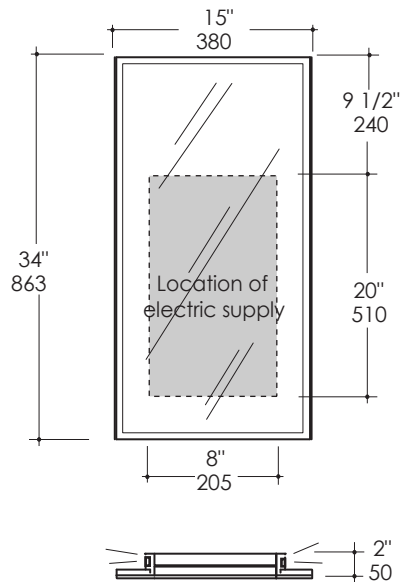

Aquaquattro Mirror Item #M021

Features:

- Wall-mount beveled mirror with polished chrome side edges
- Mounting brackets included
- Two concealed accent LED lights on each side behind mirror
- The lights are a plug-in, but they can also be hardwired - see manufacturer's details for further information
- Customizable (please request a quote)
- Handmade in USA

Finish Options:

CR - Polished Chrome

Product Specifications:

Notes:

Drawings provided herein are meant to give the user an idea of the product and are not made to scale. The size in inches is rounded up to the nearest 1/16". Slight variances can often occur with porcelain and woodwork. Therefore, LACAVA will not be held responsible for any cutouts, countertops, or furniture made without the actual product or template from LACAVA. Differences in color, grain, appearance and texture are inherent in all natural woodwork, and should be expected. Variances in these qualities are not deemed manufacturing defects, and will not be accepted as valid reasons to return or exchange any LACAVA woodwork. Plumbing specifications are only a guideline and may need to be altered based on the application.