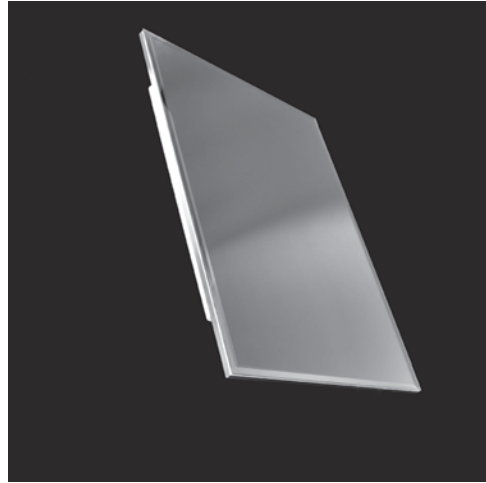

Aquaquattro Mirror Item #M021

Features:

- Wall-mount beveled mirror with polished chrome side edges
- Mounting brackets included
- Two concealed accent LED lights on each side behind mirror
- The lights are a plug-in, but they can also be hardwired - see manufacturer's details for further information
- Customizable (please request a quote)
- Handmade in USA

Finish Options:

CR - Polished Chrome

Product Specifications:

Notes:

Drawings provided herein are meant to give the user an idea of the product and are not made to scale. The size in inches is rounded up to the nearest 1/16". Slight variances can often occur with porcelain and woodwork. Therefore, LACAVA will not be held responsible for any cutouts, countertops, or furniture made without the actual product or template from LACAVA. Differences in color, grain, appearance and texture are inherent in all natural woodwork, and should be expected. Variances in these qualities are not deemed manufacturing defects, and will not be accepted as valid reasons to return or exchange any LACAVA woodwork. Plumbing specifications are only a guideline and may need to be altered based on the application.