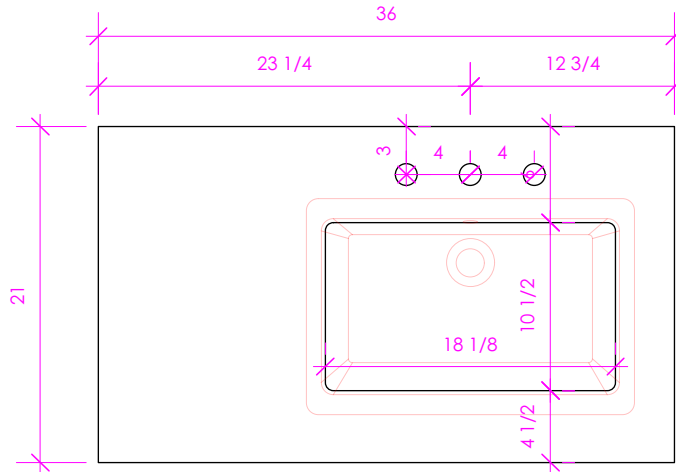

LACAVA

LUNAROSSA

LRS-36RT

FEATURES:

- EASED EDGES
- USED WITH **5062UN** SINK (SOLD SEPARATELY)
- PROUDLY HANDMADE IN THE USA

FINISHES:

WOOD:

STANDARD:

02 - NATURAL CHERRY
07 - NATURAL WALNUT
24 - CLASSIC WALNUT
20 - ASH GRAY
06 - WENGE
33 - AFRICAN MAHOAGANY

PREMIUM:

22 - GRAY ZEBRA
31 - WHITE OAK
47 - SMOKY WALNUT
08 - MATTE WHITE
35 - MATTE ARDESIA
54 - MATTE TAUPE
16 - MATTE BLACK

LUXURY:

37 - WEATHERED OAK
52 - SILVER OAK
50 - HORIZON BLUE
85 - GLOSS WHITE
88 - GLOSS ARDESIA
84 - GLOSS TAUPE
86 - GLOSS BLACK
08T1 - WHITE W/ TEXTURE
35T1 - ARDESIA W/ TEXTURE
54T1 - TAUPE W/ TEXTURE
16T1 - BLACK W/ TEXTURE

COUNTERTOP:

STONE:

WH - BIANCO
LN - LINAC
SL - ATHENS
BN - STORM

QUARTZ:

PR - PURO
AH - ASH

SOLID SURFACE:

M - SATIN WHITE
G - POLISHED WHITE

METALS:

METAL:

21 - BRUSHED STAINLESS STEEL
10 - POLISHED STAINLESS STEEL
51 - BRUSHED BRASS
44 - MATTE BLACK

LACAVA reserves the right to revise any dimension or information on this sheet without notice. Dimensions are nominal and may vary within an industry accepted tolerance of 1/4". Cabinets with 'vanity top' sinks are made to the matching sink and dimensions may vary. LACAVA is not responsible for any cutouts, countertops, or furniture made without the actual product or template. Differences in color, grain, appearance, and texture are inherent in all natural woodwork and should be expected. Variances in these qualities are not deemed manufacturing defects and will not be accepted as valid reasons for return or exchanges. Plumbing specifications are only a guideline and may need alteration based on application.

6630 WEST WRIGHTWOOD
CHICAGO, IL 60707

PH: 773-637-9600
FAX: 773-637-9601

LACAVA.COM
INFO@LACAVA.COM