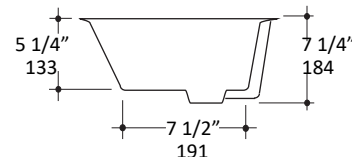

Specifications:

Installation:	Undercounter
Interior Dimensions:	33 1/4" w x 10 7/8" d x 5 1/4" h
Exterior Dimensions:	35" w x 13 3/8" d x 7 1/4" h
Material:	Porcelain
Weight:	32 lbs
Overflow:	Yes
Finishes:	001 - White
Faucet Holes:	n/a
Cutout Size:	32 3/4" x 10 3/8" (template available upon request)
Drain Hole Size:	Ø 1 3/4"

compliant when installed to specific requirements of this regulation

Recommended Items:

- European drain with overflow
 - 7100-13OF
 - 7100-16OF

LACAVA reserves the right to revise any dimension or information on this sheet without notice. Dimensions are nominal and may vary within an industry accepted tolerance of 1/4".
 Drawings provided herein are meant to give the user an idea of the product and are not made to scale.
 Revised: 7/22/2019