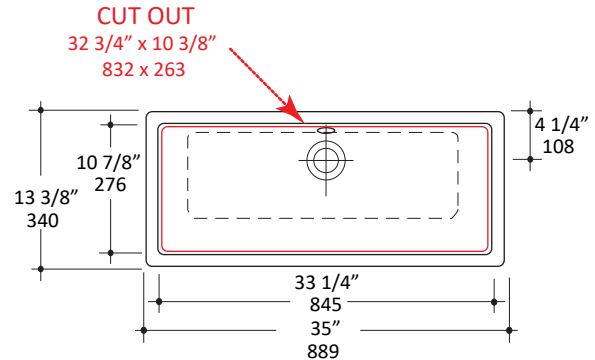

Specifications:

Installation:	Undercounter
Interior Dimensions:	33 1/4" w x 10 7/8" d x 5 1/4" h
Exterior Dimensions:	35" w x 13 3/8" d x 7 1/4" h
Material:	Porcelain
Weight:	32 lbs
Overflow:	Yes
Finishes:	001 - White
Faucet Holes:	n/a
Cutout Size:	32 3/4" x 10 3/8" (template available upon request)
Drain Hole Size:	Ø 1 3/4"

compliant when installed to specific requirements of this regulation

Recommended Items:

- European drain with overflow
 - 7100-13OF
 - 7100-16OF

LACAVA reserves the right to revise any dimension or information on this sheet without notice. Dimensions are nominal and may vary within an industry accepted tolerance of 1/4".
 Drawings provided herein are meant to give the user an idea of the product and are not made to scale.
 Revised: 7/22/2019