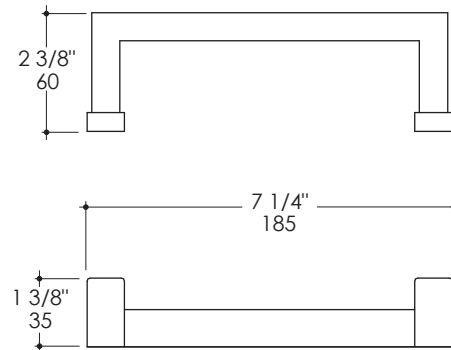

### Features:

- Wall-mount double robe hook
- Plated brass construction
- Includes mounting hardware

### Notes:

Drawings provided herein are meant to give the user an idea of the product and are not made to scale. The size in inches is rounded up to the nearest 1/16".

LACAVA is committed to the highest level of customer service. Please feel free to contact us at 1-888-522-2823 (toll free) or by email at [info@lacava.com](mailto:info@lacava.com) for technical assistance or any general inquiries.