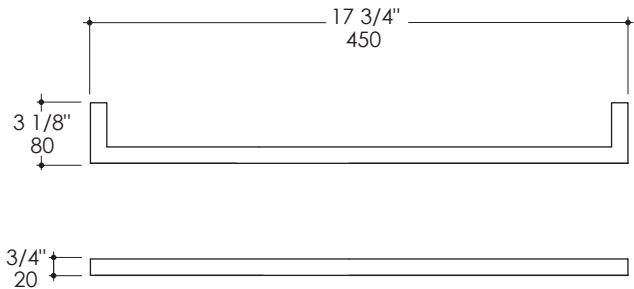

Flash Towel Bar Item #L202

Features:

- Wall-mount towel bar
- Plated brass construction
- Includes mounting hardware

Finish Options:

- CR - Polished Chrome
- PN - Polished Nickel
- NI - Brushed Nickel
- BG - Brushed Gold
- 44 - Matte Black

Product Specifications:

Notes:

Drawings provided herein are meant to give the user an idea of the product and are not made to scale. The size in inches is rounded up to the nearest 1/16".

LACAVA is committed to the highest level of customer service. Please feel free to contact us at 1-888-522-2823 (toll free) or by email at info@lacava.com for technical assistance or any general inquiries.