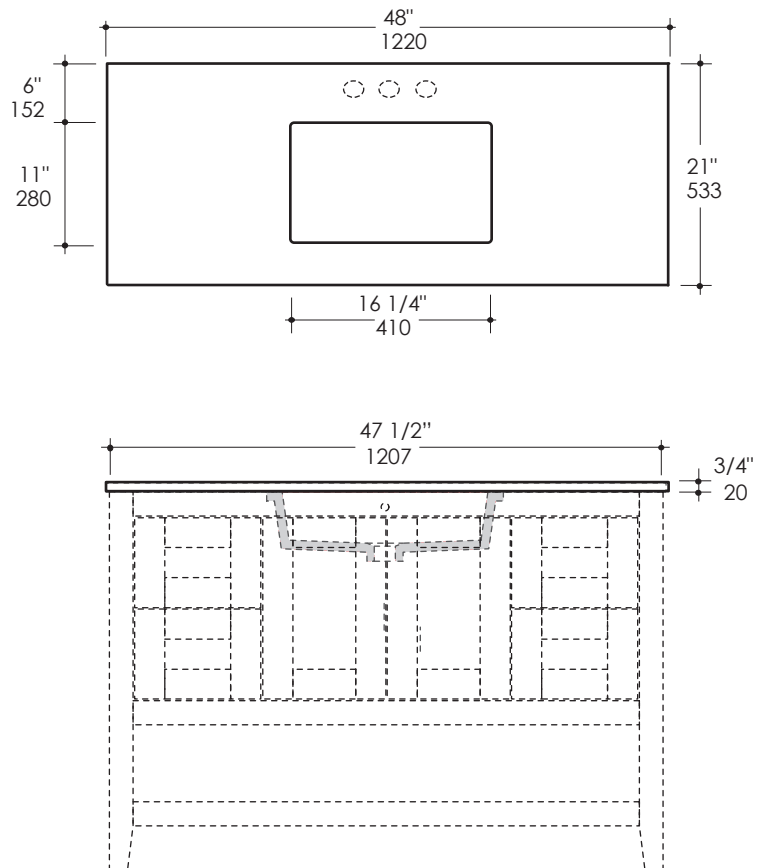

Faucet Hole Options:

00 - None
01 - One - centered behind the lavatory
02 - Two, center and right - centered behind the lavatory
03 - Three in 8" spread - centered behind the lavatory

Finish Options:

STONE

WH - Bianco
LN - Linac
SL - Athens
BN - Storm

QUARTZ

PR - Puro
FS - Fossil
AH - Ash
CA - Crema

SOLID SURFACE

SW - Snow
NN - Linen

Product Specifications:

Notes:

Drawings provided herein are meant to give the user an idea of the product and are not made to scale. The size in inches is rounded up to the nearest 1/16". Slight variances can often occur with porcelain and woodwork. Therefore, LACAVA will not be held responsible for any cutouts, countertops, or furniture made without the actual product or template from LACAVA. Differences in color, grain, appearance and texture are inherent in all natural woodwork, and should be expected. Variances in these qualities are not deemed manufacturing defects, and will not be accepted as valid reasons to return or exchange any LACAVA woodwork. Plumbing specifications are only a guideline and may need to be altered based on the application.