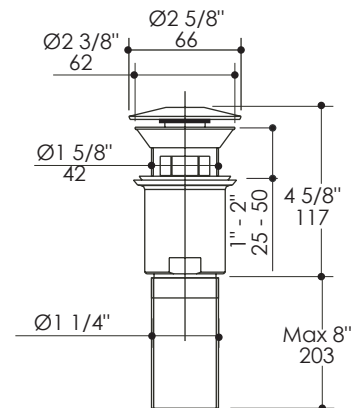

Drain Item #7100-16(OF)

Features:

- Oversized click-clack drain with round dome cover for European lavatories
- Brass construction
- Seals water by pressing down on dome cover
- Includes 1 1/4" tailpiece adapter

Finish Options:

- CR - Polished Chrome
- PN - Polished Nickel
- NI - Brushed Nickel
- BG - Brushed Gold
- 44 - Matte Black

Overflow Options:

- 7100-16 - Drain with no overflow holes
- 7100-16OF - Drain with overflow holes

Product Specifications:

Notes:

Drawings provided herein are meant to give the user an idea of the product and are not made to scale. The size in inches is rounded up to the nearest 1/16".

LACAVA is committed to the highest level of customer service. Please feel free to contact us at 1-888-522-2823 (toll free) or by email at info@lacava.com for technical assistance or any general inquiries.