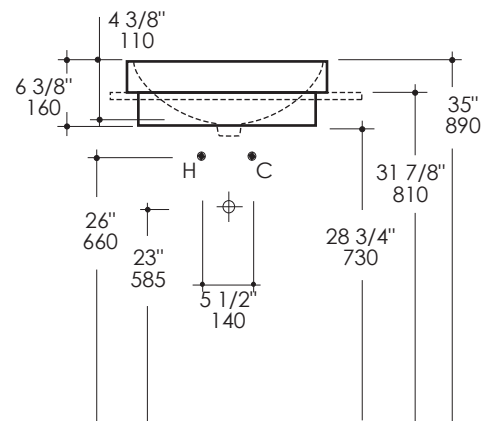

TWIN SET Lavatory Item #5055-42C

Features:

- Porcelain lavatory with overflow
- Self-rimming installation
- Requires oversized European drain (i.e. item #7100-16OF)
- Current cut-out template can be requested
- Weight: 25 lbs.
- Can be installed to meet ADA compliance

Finish Options:

001 - White

Faucet Hole Options:

-None

Product Specifications:

Notes:
Drawings provided herein are meant to give the user an idea of the product and are not made to scale. The size in inches is rounded up to the nearest 1/16". Slight variances can often occur with porcelain and woodwork. Therefore, LACAVA will not be held responsible for any cutouts, countertops, or furniture made without the actual product or template from LACAVA.