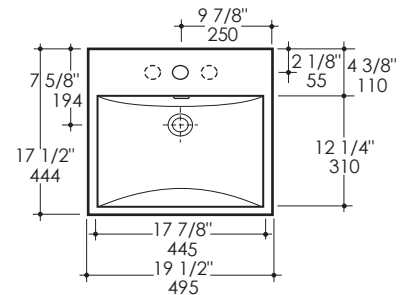

PIAZZA Lavatory Item #4272

Features:

- Porcelain lavatory with overflow
- Wall-mount, vanity top, or self-rimming installation
- Mounting bolts are included
- Faucet hole diameter is 1 3/8"
- European-size drain recommended(i.e. item #7100-16OF or 7100-12)
- Most standard American drains can also be used
- Unfinished back wall
- Weight: 43 lbs
- Can be installed to meet ADA compliance
- Meets and exceeds the following standards/codes:
 - ASME A112.19.2-2013/CSA B45.1-13
 - CMR 248 (Mass. Code of Approval)
- Freight class 2 based on the Lacava Freight Program

Finish Options:

001 - White

Faucet Hole Options:

- 00 - None
- 01 - One
- 02 - Two - center and right
- 03 - Three in 8" spread

Notes:
Drawings provided herein are meant to give the user an idea of the product and are not made to scale. The size in inches is rounded up to the nearest 1/16". Slight variances can often occur with porcelain and woodwork. Therefore, LACAVA will not be held responsible for any cutouts, countertops, or furniture made without the actual product or template from LACAVA.