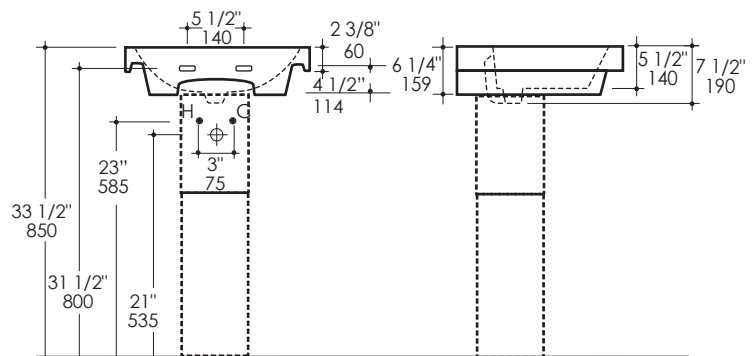

PIAZZA Lavatory Item #4272

Features:

- Porcelain lavatory with overflow
- Wall-mount, vanity top, or self-rimming installation
- Mounting bolts are included
- Faucet hole diameter is 1 3/8"
- European-size drain recommended(i.e. item #7100-16OF or 7100-12)
- Most standard American drains can also be used
- Unfinished back wall
- Weight: 43 lbs
- Can be installed to meet ADA compliance
- Meets and exceeds the following standards/codes:
 - ASME A112.19.2-2013/CSA B45.1-13
 - CMR 248 (Mass. Code of Approval)
- Freight class 2 based on the Lacava Freight Program

Finish Options:

001 - White

Faucet Hole Options:

- 00 - None
- 01 - One
- 02 - Two - center and right
- 03 - Three in 8" spread

Notes:
Drawings provided herein are meant to give the user an idea of the product and are not made to scale. The size in inches is rounded up to the nearest 1/16". Slight variances can often occur with porcelain and woodwork. Therefore, LACAVA will not be held responsible for any cutouts, countertops, or furniture made without the actual product or template from LACAVA.