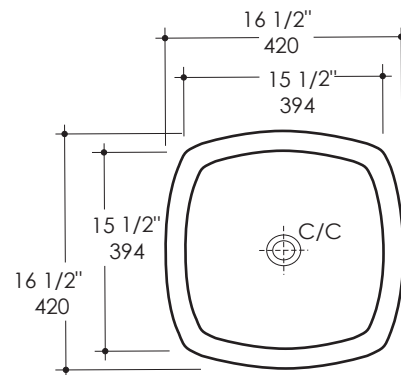

Light Lavatory Item #4034A

Features:

- Porcelain lavatory without overflow
- Vessel installation
- Requires oversized European drain (i.e. item #7100-13 or 7100-16)
- Current cut-out template can be requested
- Can be installed to meet ADA compliance

Finish Options:

001 - White

Faucet Hole Options:

-None

Product Specifications:

IMPORTANT:

We use very fine clay to produce select porcelain lavatories. The many benefits of fine clay include low porosity, high brilliance of glaze, as well as high durability of the material and finish. However, fine clay is subject to relatively high level of shrinkage 12-15% during firing process at extremely high temperatures reaching over 2200°F / 1200°C. This process results in unavoidable low levels of deviation from the originally intended perfect shape. Each lavatory is therefore slightly unique and closely inspected for proper fit with the accompanying vanity. LACAVA strives to ensure long-lasting beauty and performance of our sanitary ware for complete customer satisfaction.

Notes:

Drawings provided herein are meant to give the user an idea of the product and are not made to scale. The size in inches is rounded up to the nearest 1/16". Slight variances can often occur with porcelain and woodwork. Therefore, LACAVA will not be held responsible for any cutouts, countertops, or furniture made without the actual product or template from LACAVA. Differences in color, grain, appearance and texture are inherent in all natural woodwork, and should be expected. Variances in these qualities are not deemed manufacturing defects, and will not be accepted as valid reasons to return or exchange any LACAVA woodwork. Plumbing specifications are only a guideline and may need to be altered based on the application. Product specifications are not binding to the manufacturer and can be changed without notice at any time. Please refer to your shipment for product final sizes.