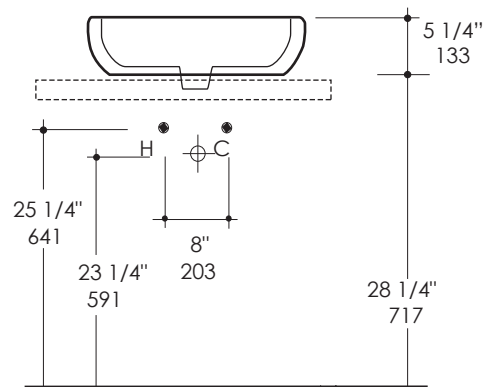

Light Lavatory Item #4034A

Features:

- Porcelain lavatory without overflow
- Vessel installation
- Requires oversized European drain (i.e. item #7100-13 or 7100-16)
- Current cut-out template can be requested
- Can be installed to meet ADA compliance

Finish Options:

001 - White

Faucet Hole Options:

-None

Product Specifications:

IMPORTANT:

We use very fine clay to produce select porcelain lavatories. The many benefits of fine clay include low porosity, high brilliance of glaze, as well as high durability of the material and finish. However, fine clay is subject to relatively high level of shrinkage 12-15% during firing process at extremely high temperatures reaching over 2200°F / 1200°C. This process results in unavoidable low levels of deviation from the originally intended perfect shape. Each lavatory is therefore slightly unique and closely inspected for proper fit with the accompanying vanity. LACAVA strives to ensure long-lasting beauty and performance of our sanitary ware for complete customer satisfaction.

Notes:

Drawings provided herein are meant to give the user an idea of the product and are not made to scale. The size in inches is rounded up to the nearest 1/16". Slight variances can often occur with porcelain and woodwork. Therefore, LACAVA will not be held responsible for any cutouts, countertops, or furniture made without the actual product or template from LACAVA. Differences in color, grain, appearance and texture are inherent in all natural woodwork, and should be expected. Variances in these qualities are not deemed manufacturing defects, and will not be accepted as valid reasons to return or exchange any LACAVA woodwork. Plumbing specifications are only a guideline and may need to be altered based on the application. Product specifications are not binding to the manufacturer and can be changed without notice at any time. Please refer to your shipment for product final sizes.