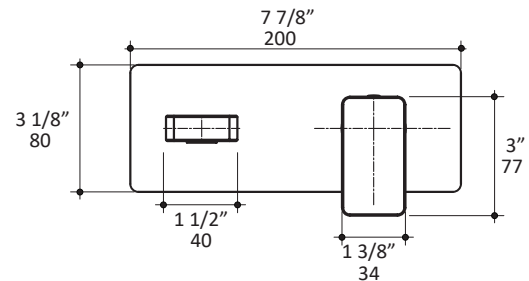

Specifications:

Installation:	wall mount, single lever
Exterior Dimensions:	H: 3 1/2" SPOUT: 8"
Material:	solid brass construction
Water use:	1.2 GPM
Pop-up:	N/A
Finishes:	CR - polished chrome PN - polished nickel NI - brushed nickel BG - brushed gold 44 - matte black
Cutout Size:	Ø 1 3/8" handle, Ø 3/4" spout
Accessories included:	- Rough-in # 1814.1-ROUGH - Trim # 1814.1-A - Drain #7100-16OF European click-clack drain

LACAVA reserves the right to revise any dimension or information on this sheet without notice. Dimensions are nominal and may vary within an industry accepted tolerance of 1/4". Drawings provided herein are meant to give the user an idea of the product and are not made to scale. Location of plumbing is meant for reference, your specific application may vary.