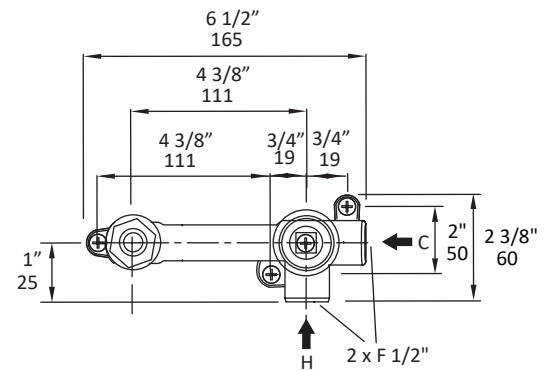

Specifications:

Installation:	wall mount, single lever
Exterior Dimensions:	H: 3 1/2" SPOUT: 8"
Material:	solid brass construction
Water use:	1.2 GPM
Pop-up:	N/A
Finishes:	CR - polished chrome PN - polished nickel NI - brushed nickel BG - brushed gold 44 - matte black
Cutout Size:	Ø 1 3/8" handle, Ø 3/4" spout
Accessories included:	- Rough-in # 1814.1-ROUGH - Trim # 1814.1-A - Drain #7100-16OF European click-clack drain

LACAVA reserves the right to revise any dimension or information on this sheet without notice. Dimensions are nominal and may vary within an industry accepted tolerance of 1/4". Drawings provided herein are meant to give the user an idea of the product and are not made to scale. Location of plumbing is meant for reference, your specific application may vary.