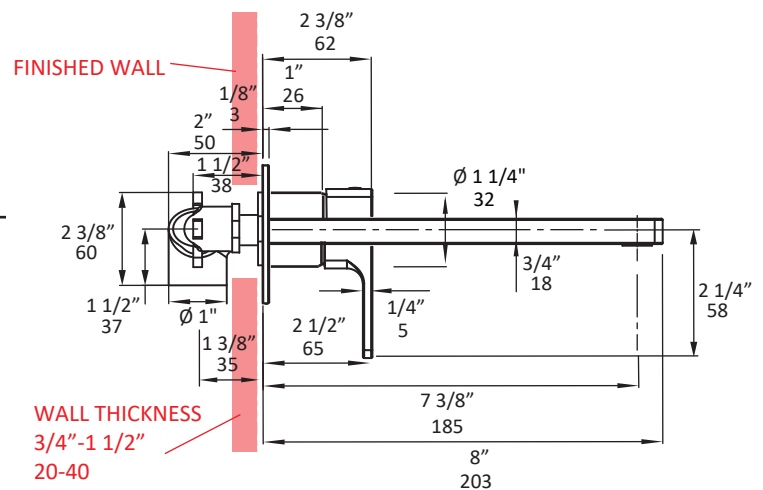

Specifications:

Installation:	wall mount, single lever
Exterior Dimensions:	H: 3 1/2" SPOUT: 8"
Material:	solid brass construction
Water use:	1.2 GPM
Pop-up:	N/A
Finishes:	CR - polished chrome PN - polished nickel NI - brushed nickel BG - brushed gold 44 - matte black
Cutout Size:	Ø 1 3/8" handle, Ø 3/4" spout
Accessories included:	- Rough-in # 1814.1-ROUGH - Trim # 1814.1-A - Drain #7100-16OF European click-clack drain

LACAVA reserves the right to revise any dimension or information on this sheet without notice. Dimensions are nominal and may vary within an industry accepted tolerance of 1/4". Drawings provided herein are meant to give the user an idea of the product and are not made to scale. Location of plumbing is meant for reference, your specific application may vary.