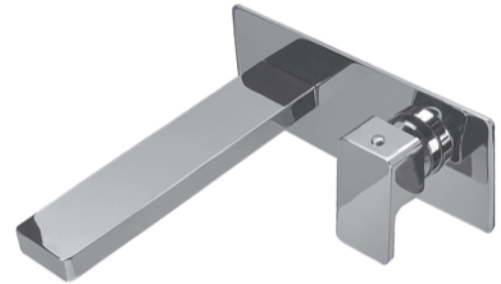

Specifications:

Installation:	wall mount, single lever
Exterior Dimensions:	H: 3 1/2" SPOUT: 8"
Material:	solid brass construction
Water use:	1.2 GPM
Pop-up:	N/A
Finishes:	CR - polished chrome PN - polished nickel NI - brushed nickel BG - brushed gold 44 - matte black
Cutout Size:	Ø 1 3/8" handle, Ø 3/4" spout
Accessories included:	- Rough-in # 1814.1-ROUGH - Trim # 1814.1-A - Drain #7100-16OF European click-clack drain

Features:

- ceramic disk cartridge
- complements the Eleganza Collection
- NO EXTENSIONS AVAILABLE

Codes + Standards:

- Meets and exceeds applicable national codes and standards
- CAL-Green compliant

Recommended Items:

- Replacement parts:
 - R13012 replacement ceramic disc cartridge
 - R1803-AER replacement aerator
- European drain with overflow
 - 7100-16OF click-clack drain
 - 7100-13OF grid drain
 - 7100-12 pop-up drain