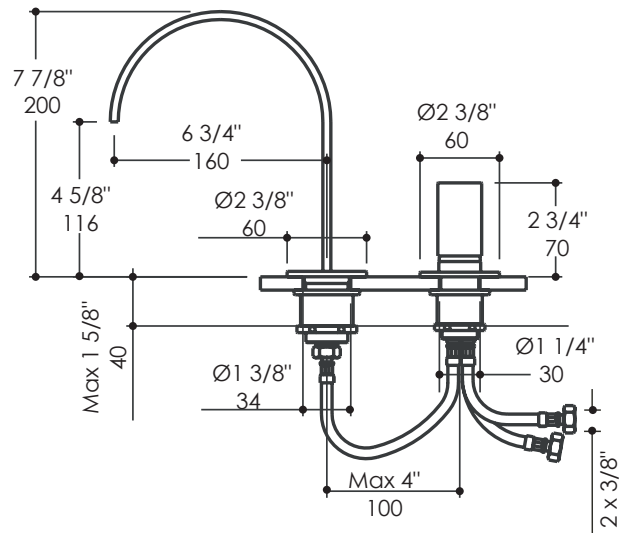

Arch Faucet Item #13010

Features:

- Deck-mount two-hole faucet with arch spout and knob handle
- Flexible handle positioning
- Open spout features a natural water flow
- Brass construction with single ceramic disc cartridge
- Includes flexible supply lines and drain assembly
- Flow rate: 1.2 GPM

Finish Options:

CR - Polished Chrome

Parts:

R13010 - Replacement ceramic disc cartridge

Product Specifications:

Notes:

Drawings provided herein are meant to give the user an idea of the product and are not made to scale. The size in inches is rounded up to the nearest 1/16".