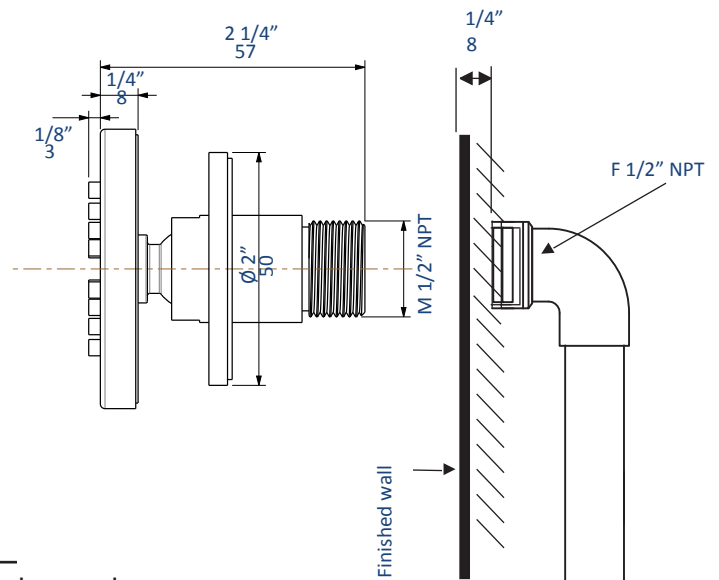

Features:

- Wall-mounted round body spray with escutcheon
- Fixed jet
- Weight: 1.1 lbs
- Flow rate 1.7 GPM at 43.5 psi

Finish Options:

- CR - Polished Chrome
- NI - Brushed Nickel
- PN - Polished Nickel
- BG - Brushed Gold
- 44 - Matte Black

Codes + Standards:

- Meets and exceeds applicable national codes

Recommend Accessories:

- Item #12340L: Built-in single-lever mixer with round escutcheon

LACAVA reserves the right to revise any dimension or information on this sheet without notice. Dimensions are nominal and may vary within an industry accepted tolerance of 1/4\"/>