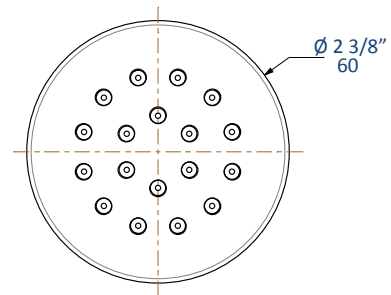

Features:

- Wall-mounted round body spray with escutcheon
- Fixed jet
- Weight: 1.1 lbs
- Flow rate 1.7 GPM at 43.5 psi

Finish Options:

- CR - Polished Chrome
- NI - Brushed Nickel
- PN - Polished Nickel
- BG - Brushed Gold
- 44 - Matte Black

Codes + Standards:

- Meets and exceeds applicable national codes

Recommend Accessories:

- Item #12340L: Built-in single-lever mixer with round escutcheon

LACAVA reserves the right to revise any dimension or information on this sheet without notice. Dimensions are nominal and may vary within an industry accepted tolerance of 1/4\"/>