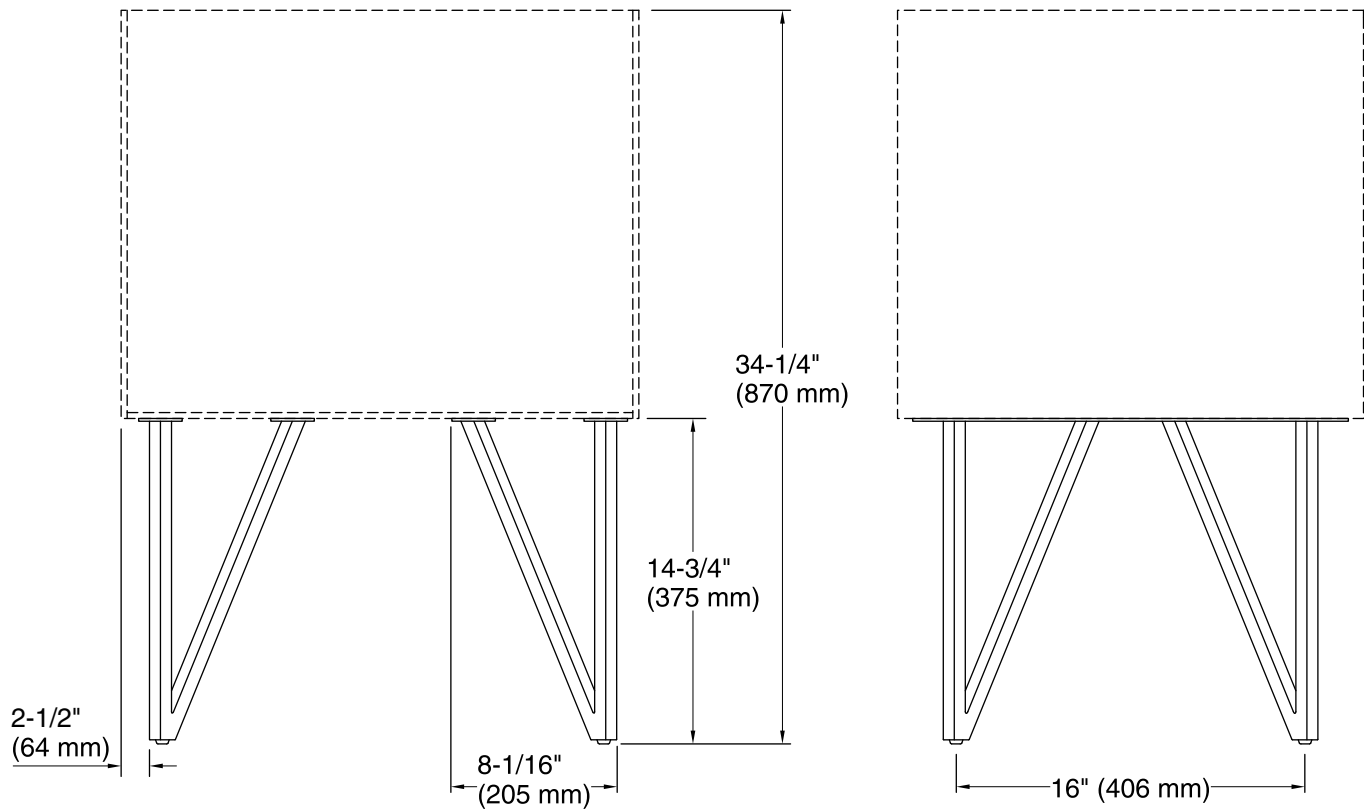

Features

- Legs offer the polished look of furniture in the bath.
- For use with KOHLER Jute vanities.
- Set of two.
- Includes installation guide and hardware.

Codes/Standards

None Applicable

KOHLER® One-Year Limited Warranty

See website for detailed warranty information.

Technical Information

All product dimensions are nominal.

Notes

Install this product according to the installation instructions.