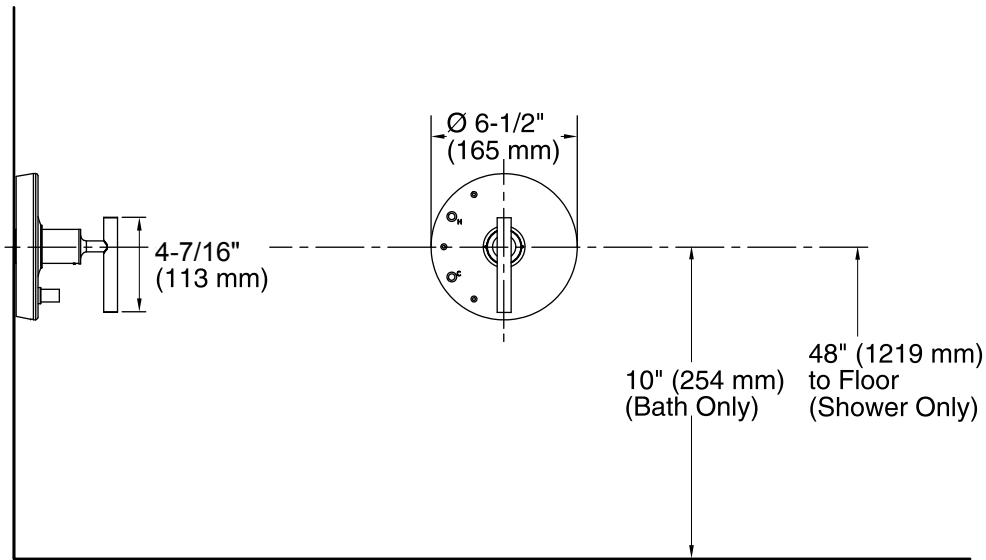

Technical Information

All product dimensions are nominal.

Drain included: No

Notes

Install this product according to the installation guide.

Cap the shower outlet if deck-mount spout, diverter, or handshower is connected to the spout outlet.