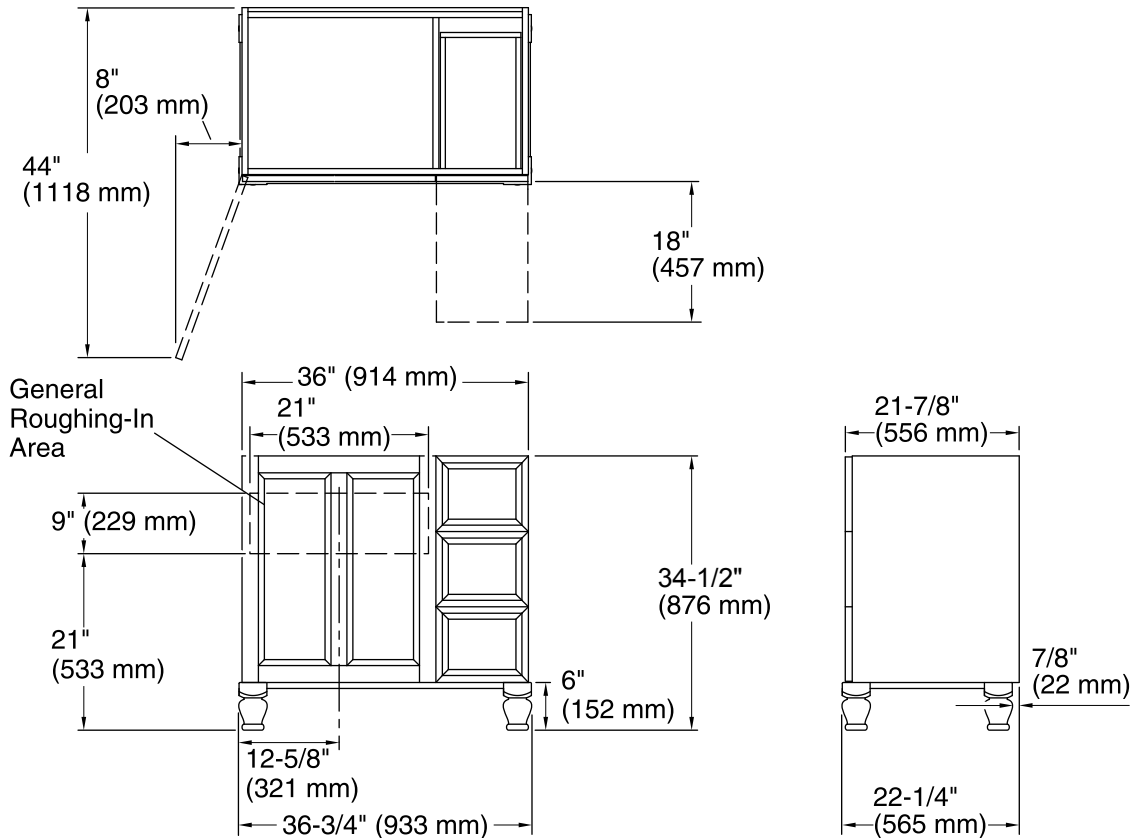

## Technical Information

All product dimensions are nominal.

Vanity type: Standard