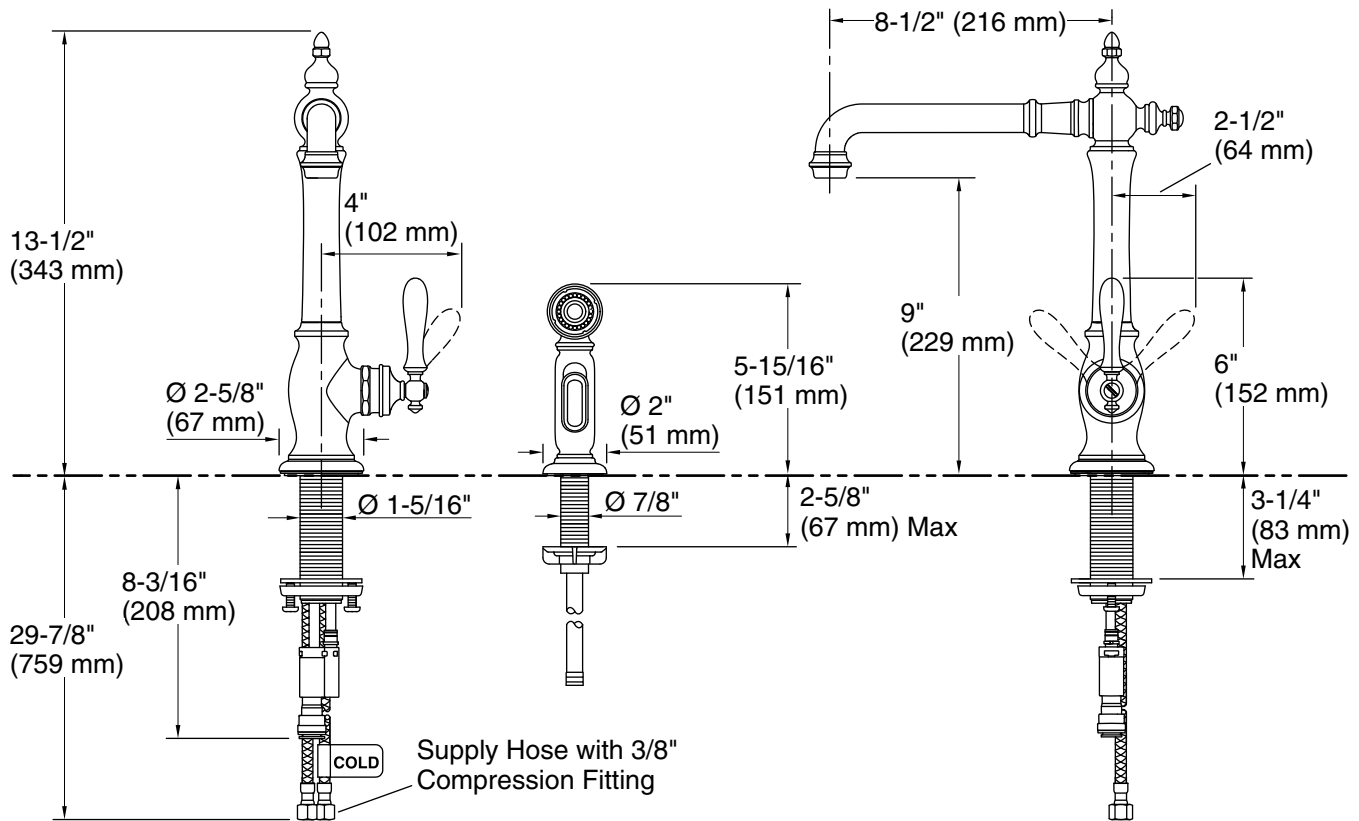

Adapters, Rough-in and Extension Kits

1012715	Range: 3-1/4" (83 mm) - 5-3/8" (137 mm)
1030920	Range: 2-11/16" (68 mm) - 3-3/4" (95 mm)

Recommended Products/Accessories

K-99272 Three-Hole Kitchen Faucet Escutcheon
 K-77685 Single-Cartridge Water Filtration System
 K-77686 Double-Cartridge Water Filtration System
 K-77687 single replacement filter cartridge
 K-77688 Replacement Filter Cartridges, Two-Pack
 K-23723 Faucet cleaner

Technical Information

All product dimensions are nominal.

Spout:

Spout reach: 8-1/2" (216 mm)

Notes

Install this product according to the installation guide.

ADA complaint for faucet handles only.

ADA, CSA B651 compliant when installed to the specific requirements of these regulations.