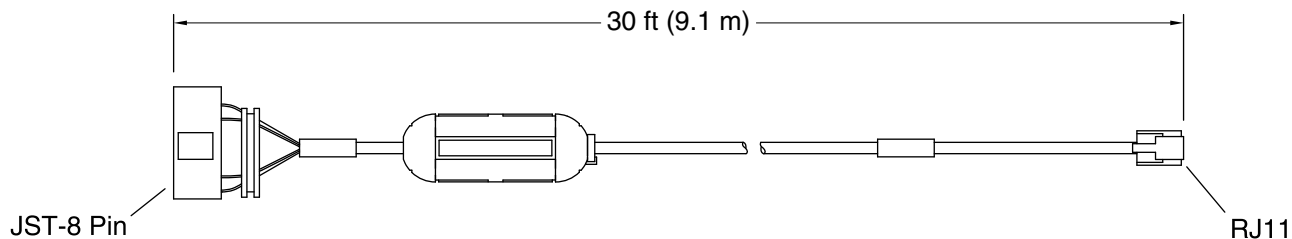

Features

- 30 ft (9.1m) cable length.
- Cable length can be extended by using a standard CAT.5 ethernet cable and coupler.

Required Products/Accessories

K-682-K Six-Port Thermostatic Valve
K-99693-P digital interface
K-99694 Interface Mounting Bracket
K-99695 System Controller Module

or

K-682-K Six-Port Thermostatic Valve
K-99693-P digital interface
K-99694 Interface Mounting Bracket
K-99695-E Eco System Controller Module

Codes/Standards

None Applicable

KOHLER® Faucet Lifetime Limited Warranty

See website for detailed warranty information.

Technical Information

All product dimensions are nominal.

Notes

Install this product according to the installation guide.