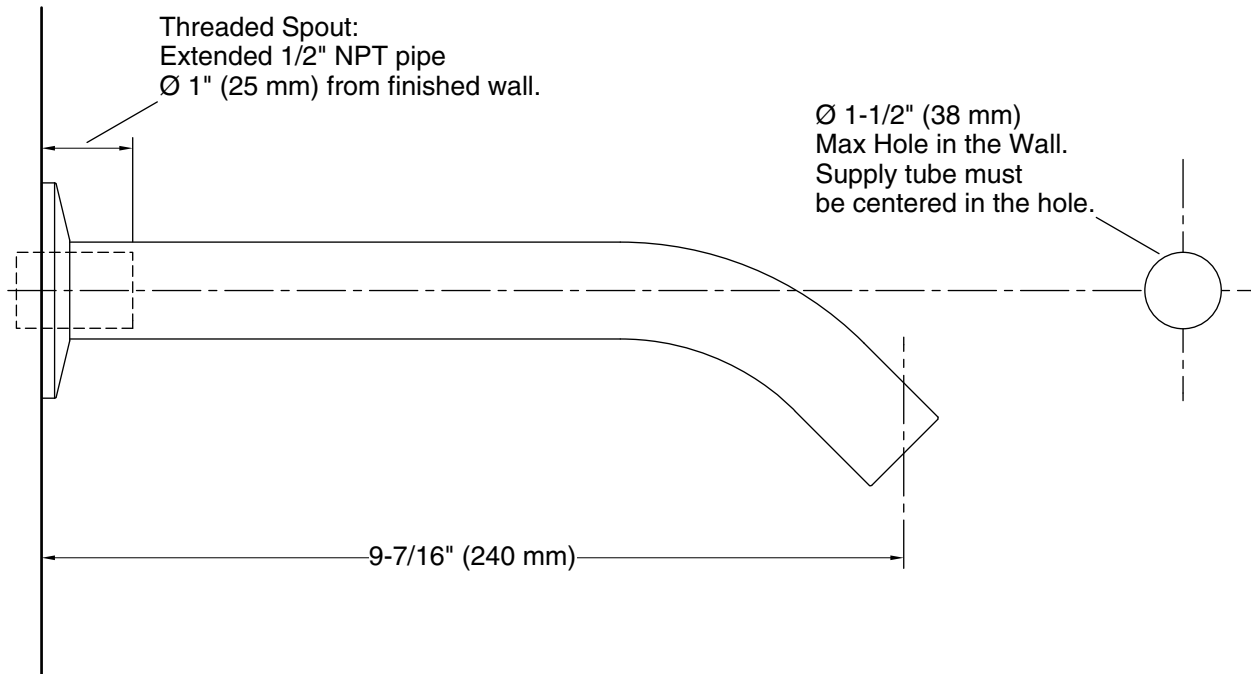

Technical Information

All product dimensions are nominal.

Drain included: No

Spout:

Spout reach: 9-7/16" (240 mm)

Notes

Install this product according to the installation instructions.