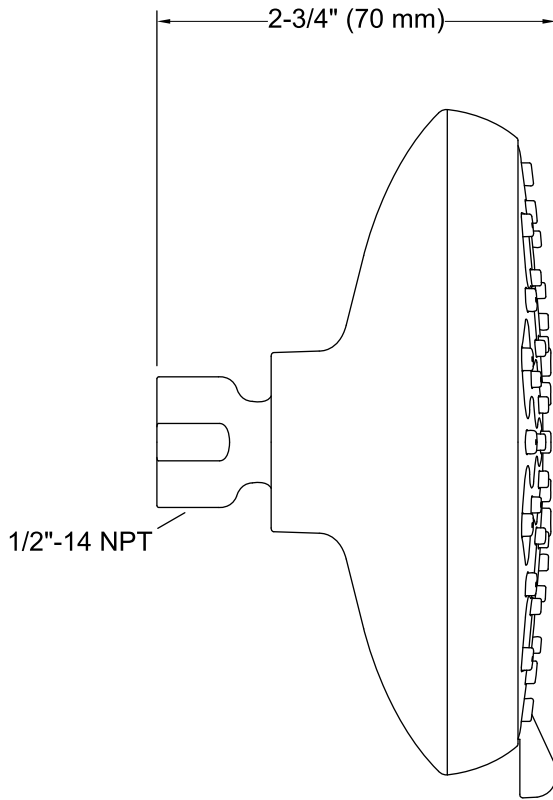

Features

- Showerhead features transitional nature-inspired design.
- Advanced spray engine provides three alternate experiences: wide coverage, intense drenching, and targeted spray.
- Wide coverage spray produces an encompassing spray for everyday use.
- Intense drenching spray delivers a forceful spray ideal for rinsing soap from hair.
- Targeted spray is a focused stream for targeting sore muscles or use as a utility spray.
- Simple thumb tab allows for a smooth transition between sprays.
- Spray nozzles cover full area of sprayhead.
- MasterClean™ sprayface is easy to clean.
- 1.5 gpm (gallons per minute) flow rate.
- 1/2-inch NPT connection.

Recommended Products/Accessories

- K-7395 Shower Arm and Flange
- K-7397 Shower Arm and Flange

Codes/Standards

ASME A112.18.1/CSA B125.1
DOE - Energy Policy Act 1992
EPA WaterSense®
California Energy Commission (CEC)

Technical Information

All product dimensions are nominal.

Showerhead/Body Spray:

Rated maximum flow: 1.5 gal/min (5.7 l/min)

Notes

Install this product according to the installation instructions.