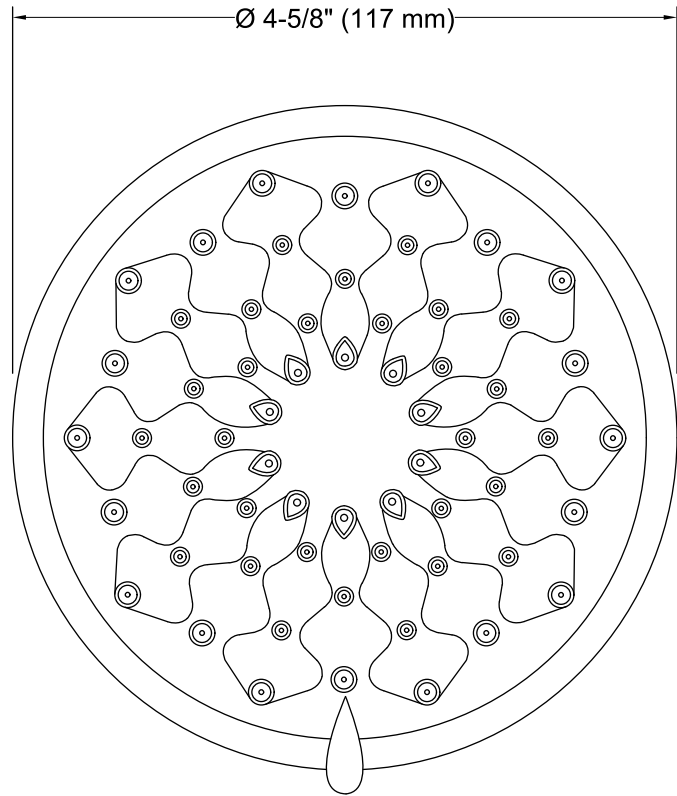

Features

- Showerhead features transitional nature-inspired design.
- Advanced spray engine provides three alternate experiences: wide coverage, intense drenching, and targeted spray.
- Wide coverage spray produces an encompassing spray for everyday use.
- Intense drenching spray delivers a forceful spray ideal for rinsing soap from hair.
- Targeted spray is a focused stream for targeting sore muscles or use as a utility spray.
- Simple thumb tab allows for a smooth transition between sprays.
- Spray nozzles cover full area of sprayhead.
- MasterClean™ sprayface is easy to clean.
- 1.5 gpm (gallons per minute) flow rate.
- 1/2-inch NPT connection.

Material

- KOHLER finishes resist corrosion and tarnishing.

Installation

- Wall-mount

Water Conservation & Rebates

- WaterSense®-labeled 1.5-gpm handshowers use up to 40 percent less water than standard 2.5-gpm handshowers, while still meeting strict performance guidelines.
- This product can help a building earn Water Efficiency points in the LEED® Green Building Rating System.

Recommended Products/Accessories

- K-7395 Shower Arm and Flange
- K-7397 Shower Arm and Flange

Codes/Standards

ASME A112.18.1/CSA B125.1
DOE - Energy Policy Act 1992
EPA WaterSense®
California Energy Commission (CEC)

Technical Information

All product dimensions are nominal.

Showerhead/Body Spray:

Rated maximum flow: 1.5 gal/min (5.7 l/min)

Notes

Install this product according to the installation instructions.