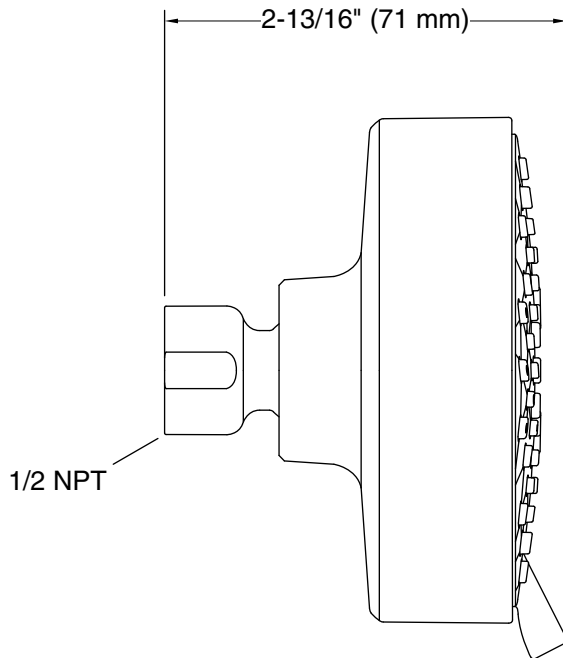

Material

- Durable material construction.
- KOHLER finishes resist corrosion and tarnishing.

Installation

- 1/2 -14 NPT connection.
- Wall-mount.
- Shower arm and flange sold separately.

Recommended Products/Accessories

Available Colors/Finishes

Color tiles intended for reference only.

Color	Code	Description
-------	------	-------------

	CP	
	BN	
	BL	
	2MB	

Technical Information

All product dimensions are nominal.

Showerhead/Body Spray: