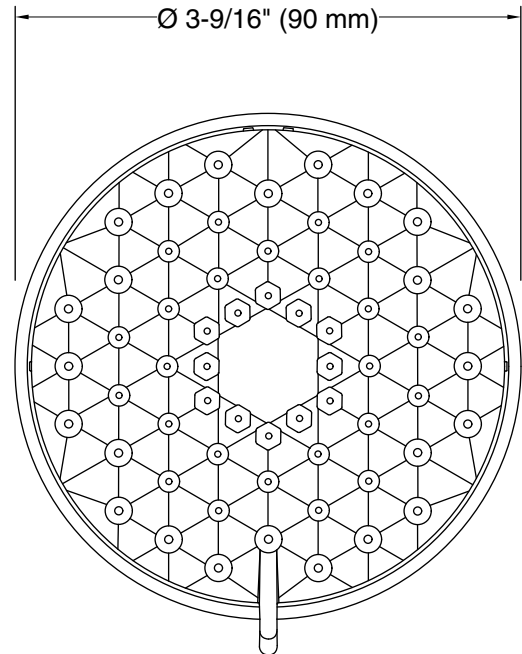

Material

- Durable material construction.
- KOHLER finishes resist corrosion and tarnishing.

Installation

- 1/2 -14 NPT connection.
- Wall-mount.
- Shower arm and flange sold separately.

Recommended Products/Accessories

K-7395 Shower Arm and Flange
K-7397 Shower Arm and Flange
K-23723 Faucet cleaner

Codes/Standards

ASME A112.18.1/CSA B125.1
DOE - Energy Policy Act 1992

KOHLER® Faucet Lifetime Limited Warranty

See website for detailed warranty information.

Available Colors/Finishes

Color tiles intended for reference only.

Color	Code	Description
-------	------	-------------

	CP	
	BN	
	BL	
	2MB	

Technical Information

All product dimensions are nominal.

Showerhead/Body Spray: