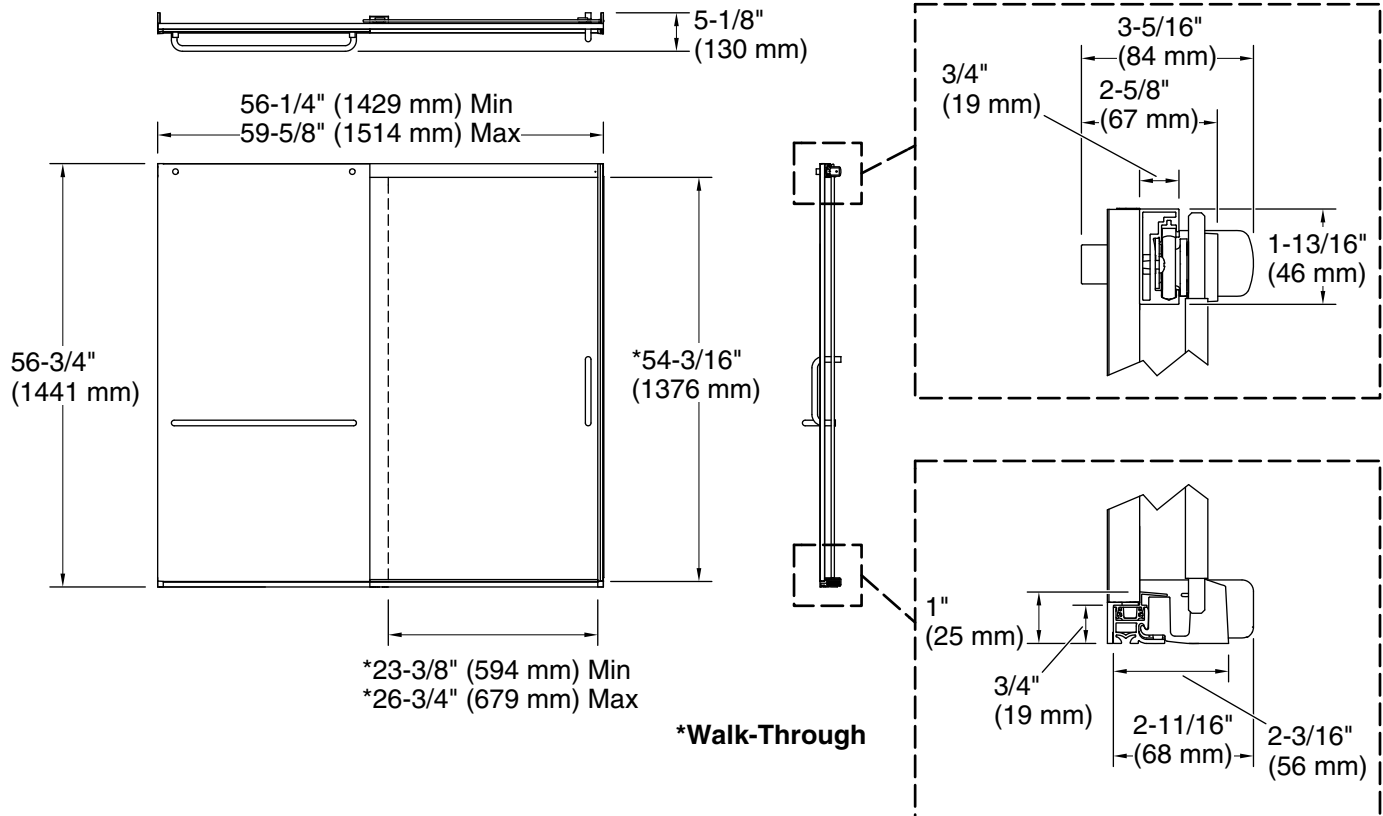

### Installation

- Fits opening widths 56-1/4" - 59-5/8" (1429 - 1514 mm).
- 3-3/8" (86 mm) width adjustment.
- Out-of-plumb adjustability simplifies installation.
- Door can be installed to open to the left or right to suit your bathroom layout.
- For residential use only.
- Not for use in hospitality.

## Technical Information

All product dimensions are nominal.

Installation type:	For bath installation
Opening Width - Min:	56-1/4" (1429 mm)
Opening Width - Max:	59-5/8" (1514 mm)
Walk-through - Min:	23-3/8" (594 mm)
Walk-through - Max:	26-3/4" (679 mm)
Base-To-Wall Radius - Max:	1/2" (13 mm)
Glass thickness:	5/16" (8 mm)
Glass coating:	CleanCoat®

## Notes

Install this product according to the installation instructions.

The vertical opening should be a minimum of 60-1/8" (1527 mm) to allow for installation clearance.