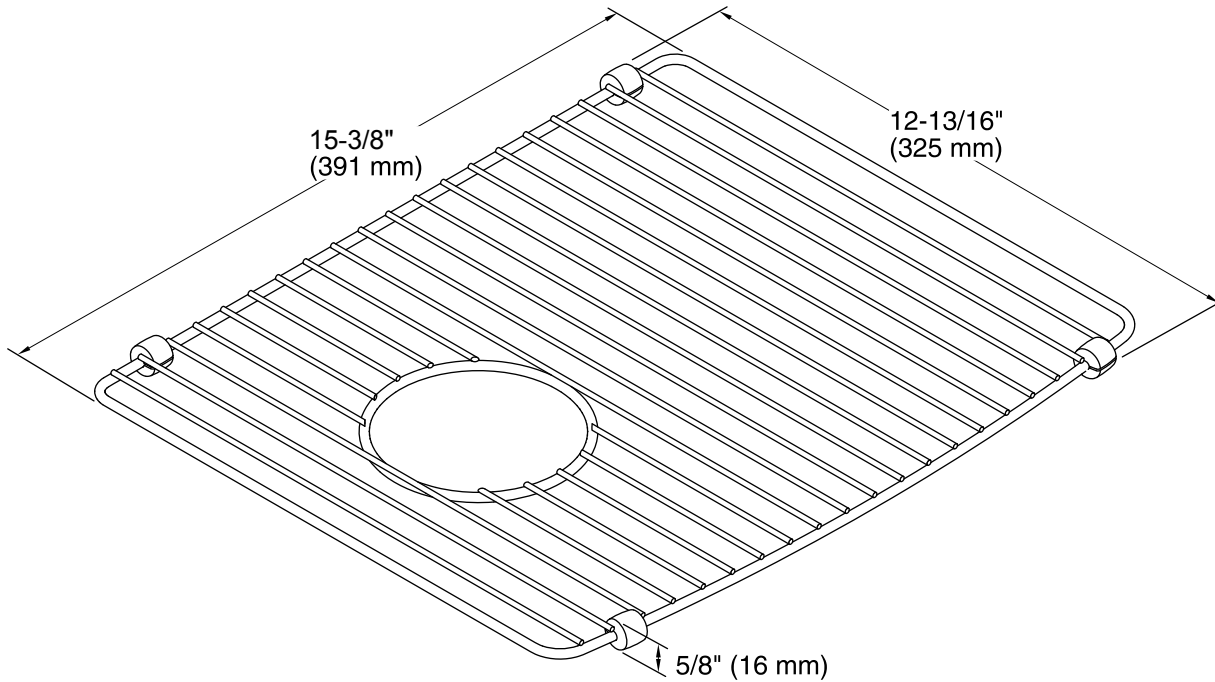

Features

- Fits in the left bowl of the K-5873 Deerfield kitchen sink.
- Durable stainless-steel construction.
- Helps protect sink surface from daily wear.
- Reversible design allows rack to fit in either bowl.
- Dishwasher safe.
- Rubber feet provide added protection.

	ST	Stainless Steel
--	----	-----------------

Technical Information

All product dimensions are nominal.

Material: Stainless Steel