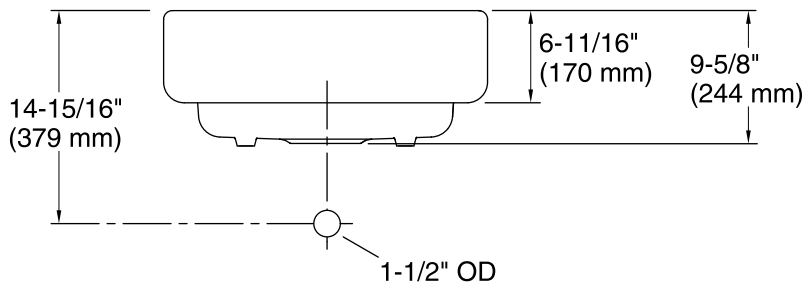

Features

- Fits minimum 24-inch base cabinet width.
- Single bowl.
- 9-inch depth.
- Shortened apron allows sink to be used in most standard cabinetry or retrofitted to existing standard cabinetry.
- Self-Trimming apron overlaps the cabinet face for easy installation and beautiful results.
- No faucet holes.
- Center drain.
- Includes cutout templates.

Technical Information

All product dimensions are nominal.

| | |
|--------------------------|---|
| Bowl configuration: | Single |
| Installation: | Under-mount |
| Min. base cabinet width: | 24" (610 mm) |
| Bowl area (Only): | Length: 18-13/16" (477 mm) Width: 18-1/16" (459 mm) Bowl depth: 9" (229 mm) Water depth: 9" (229 mm) |
| Drain hole: | 3-5/8" (92 mm) |
| Template: | 1247776-7, required, included 1239229-7, required, included |