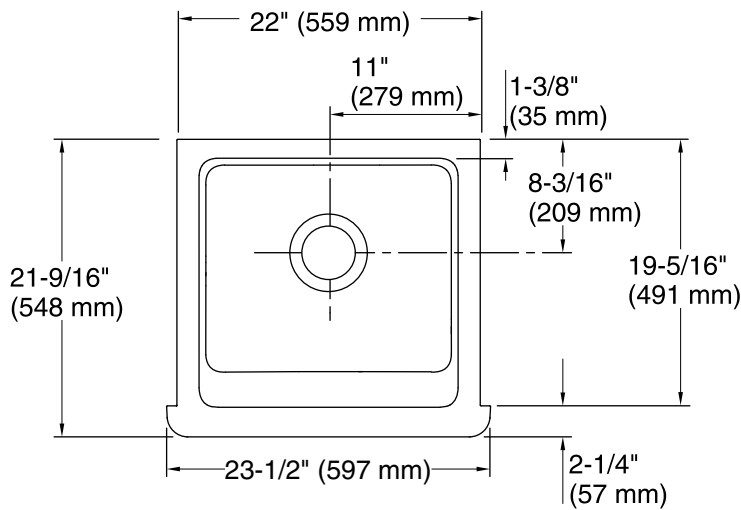

Features

- Fits minimum 24-inch base cabinet width.
- Single bowl.
- 9-inch depth.
- Shortened apron allows sink to be used in most standard cabinetry or retrofitted to existing standard cabinetry.
- Self-Trimming apron overlaps the cabinet face for easy installation and beautiful results.
- No faucet holes.
- Center drain.
- Includes cutout templates.

Technical Information

All product dimensions are nominal.

| | |
|--------------------------|---|
| Bowl configuration: | Single |
| Installation: | Under-mount |
| Min. base cabinet width: | 24" (610 mm) |
| Bowl area (Only): | Length: 18-13/16" (477 mm) Width: 18-1/16" (459 mm) Bowl depth: 9" (229 mm) Water depth: 9" (229 mm) |
| Drain hole: | 3-5/8" (92 mm) |
| Template: | 1247776-7, required, included 1239229-7, required, included |