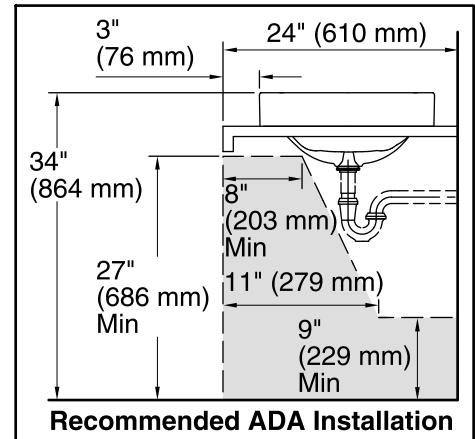

### Technical Information

All product dimensions are nominal.

- Bowl configuration: Single
- Installation: Vessel
- Bowl area (Only):
  - Length: 21-7/8" (556 mm)
  - Width: 15-3/8" (391 mm)
  - Bowl depth: 5" (127 mm)
  - Water depth: 3-1/4" (83 mm)
- Template: 1245920-7, required, included