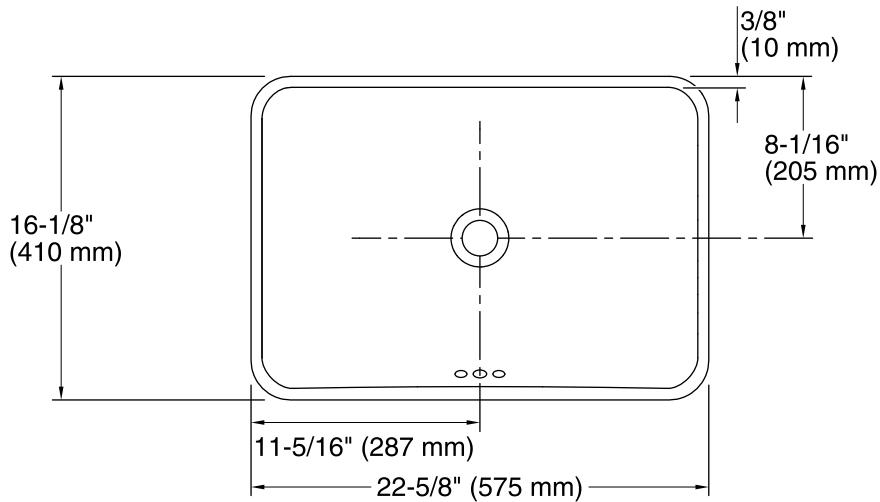

### Technical Information

All product dimensions are nominal.

- Bowl configuration: Single
- Installation: Vessel
- Bowl area (Only):
  - Length: 21-7/8" (556 mm)
  - Width: 15-3/8" (391 mm)
  - Bowl depth: 5" (127 mm)
  - Water depth: 3-1/4" (83 mm)
- Template: 1245920-7, required, included