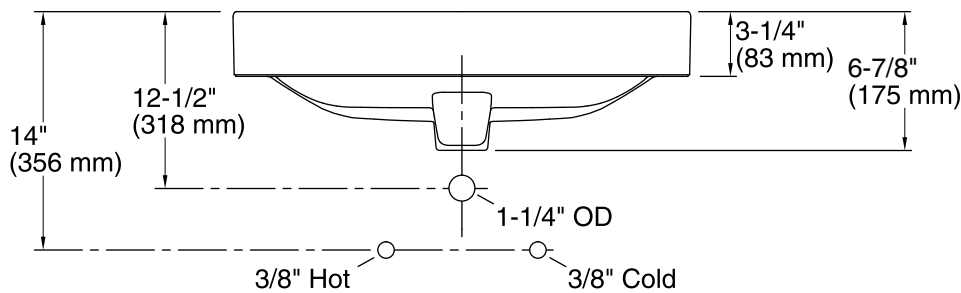

### Technical Information

All product dimensions are nominal.

- Bowl configuration: Single
- Installation: Vessel
- Bowl area (Only):
  - Length: 21-7/8" (556 mm)
  - Width: 15-3/8" (391 mm)
  - Bowl depth: 5" (127 mm)
  - Water depth: 3-1/4" (83 mm)
- Template: 1245920-7, required, included