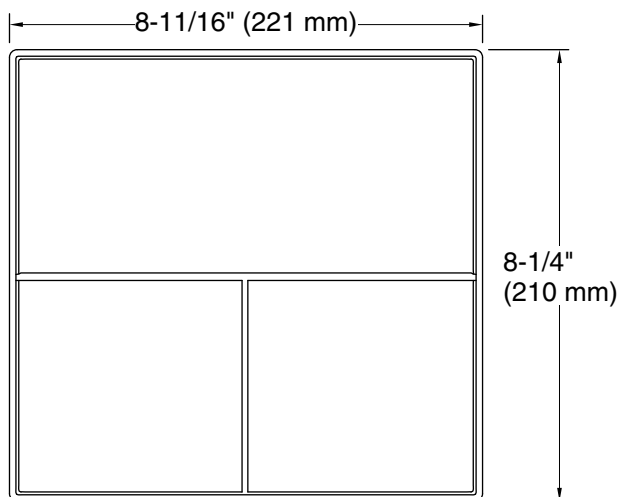

Technical Information

All product dimensions are nominal.

Material: Plastic