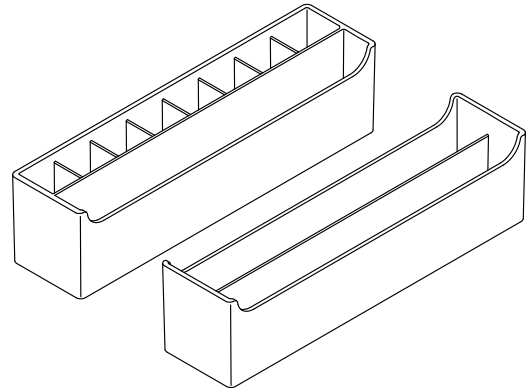

Features

- Set of two 2" (52 mm) x 8¾" (220 mm) x 2¼" (56 mm) narrow organizers.
- Eight 1" x 1" squares organize lipstick tubes; three 1" x 8¾" sections keep other makeup within reach.
- For use in KOHLER cabinet drawers.
- Dishwasher-safe.

Material

- Durable ABS plastic.

Recommended Products/Accessories

K-33524-ASB 36" bathroom vanity set
K-33525-ASB 60" bathroom vanity set
K-33526-ASB 36" bathroom vanity set
K-33527-ASB 60" bathroom vanity set
K-33531-ASB 36" bathroom vanity set
K-33532-ASB 60" bathroom vanity set
K-33537-ASB 36" bathroom vanity set
K-33538-ASB 48" bathroom vanity set
K-33539-ASB 60" bathroom vanity set
K-33545-ASB 36" bathroom vanity set
K-33546-ASB 48" bathroom vanity set
K-33547-ASB 60" bathroom vanity set
K-33553-ASB 36" bathroom vanity set
K-33554-ASB 48" bathroom vanity set
K-33555-ASB 60" bathroom vanity set
K-33579-ASB 36" bathroom vanity set
K-33580-ASB 48" bathroom vanity set
K-33581-ASB 60" bathroom vanity set
K-33540-ASB 70" x 24" linen tower
K-33548-ASB 70" x 24" linen tower
K-33556-ASB 70" x 24" linen tower
K-33582-ASB 70" x 24" linen tower
K-33523-ASB 24" bathroom vanity set
K-33530-ASB 24" bathroom vanity set
K-33535-ASB 24" bathroom vanity set
K-33536-ASB 30" bathroom vanity set
K-33543-ASB 24" bathroom vanity set
K-33544-ASB 30" bathroom vanity set
K-33551-ASB 24" bathroom vanity set
K-33552-ASB 30" bathroom vanity set
K-33577-ASB 24" bathroom vanity set
K-33578-ASB 30" bathroom vanity set