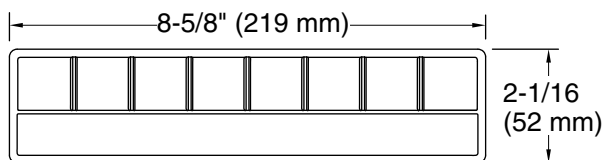

Technical Information

All product dimensions are nominal.

Material: Plastic