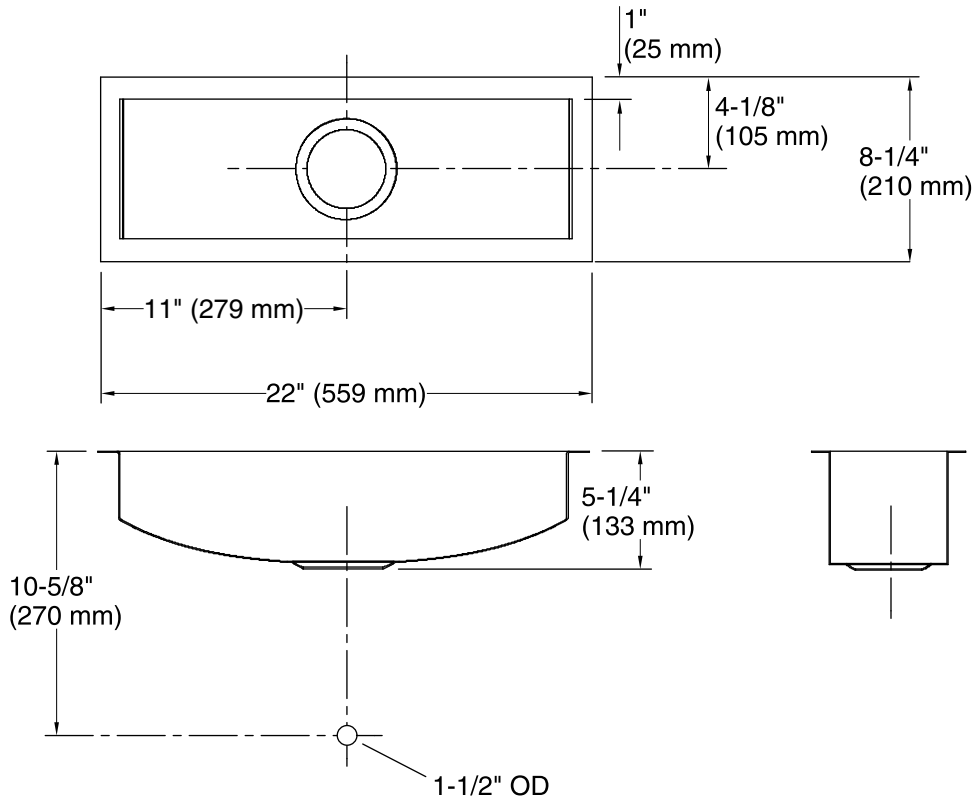

Features

- 27-inch minimum base cabinet width.
- Single bowl.
- 4-7/8-inch depth.
- No faucet holes.
- SilentShield® sound-absorption technology offers quieter performance.
- Includes installation hardware, wire storage basket, and wire rack.

See website for detailed warranty information.

Technical Information

All product dimensions are nominal.

Bowl configuration:	Single
Installation:	Under-mount
Min. base cabinet width:	24" (610 mm)
Bowl area (Only):	Length: 20" (508 mm) Width: 6-1/4" (159 mm) Water depth: 4-7/8" (124 mm)
Drain hole:	3-5/8" (92 mm)
Template:	1022026-7, required, included