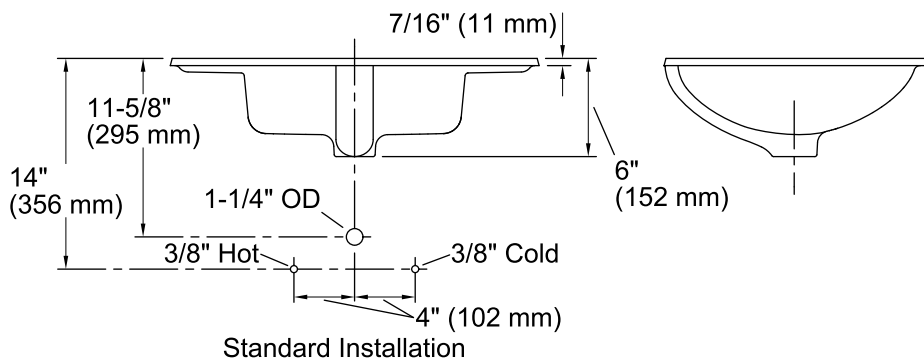

Features

- Gently curved basin.
- Two side ledges.
- Overflow drain.
- No faucet holes; requires wall- or counter-mount faucet.

Material

- KOHLER® enameled cast iron.

Installation

- Under-mount

Recommended Products/Accessories

Technical Information

All product dimensions are nominal.

- Bowl configuration: Single
- Installation: Under-mount
- Bowl area (Only): Length: 12-15/16" (329 mm)
Width: 14-5/8" (371 mm)
Water depth: 3-1/4" (83 mm)
- Drain hole: 1-11/16" (43 mm)
- Template: 1070407-7, required, included