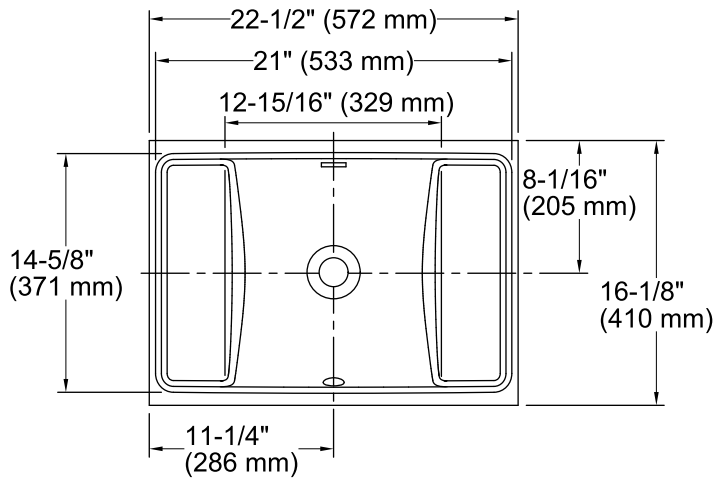

Technical Information

All product dimensions are nominal.

- Bowl configuration: Single
- Installation: Under-mount
- Bowl area (Only): Length: 12-15/16" (329 mm)
Width: 14-5/8" (371 mm)
Water depth: 3-1/4" (83 mm)
- Drain hole: 1-11/16" (43 mm)
- Template: 1070407-7, required, included