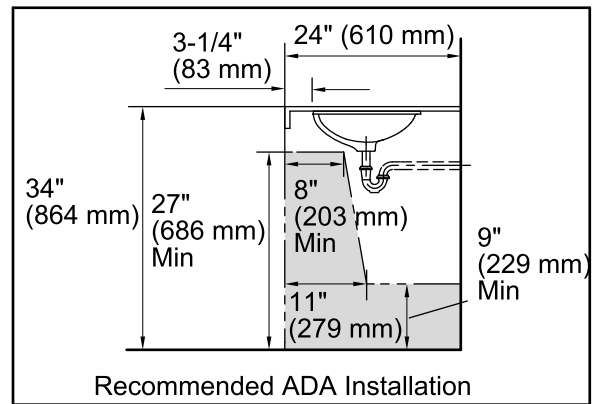

Features

- Gently curved basin.
- Two side ledges.
- Overflow drain.
- No faucet holes; requires wall- or counter-mount faucet.

Material

- KOHLER® enameled cast iron.

Installation

- Under-mount

Recommended Products/Accessories

Technical Information

All product dimensions are nominal.

- Bowl configuration: Single
- Installation: Under-mount
- Bowl area (Only): Length: 12-15/16" (329 mm)
Width: 14-5/8" (371 mm)
Water depth: 3-1/4" (83 mm)
- Drain hole: 1-11/16" (43 mm)
- Template: 1070407-7, required, included