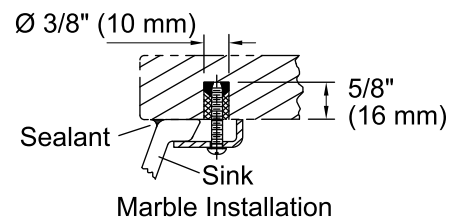

Technical Information

All product dimensions are nominal.

- Bowl configuration: Single
- Installation: Under-mount
- Bowl area (Only): Length: 12-15/16" (329 mm)
Width: 14-5/8" (371 mm)
Water depth: 3-1/4" (83 mm)
- Drain hole: 1-11/16" (43 mm)
- Template: 1070407-7, required, included