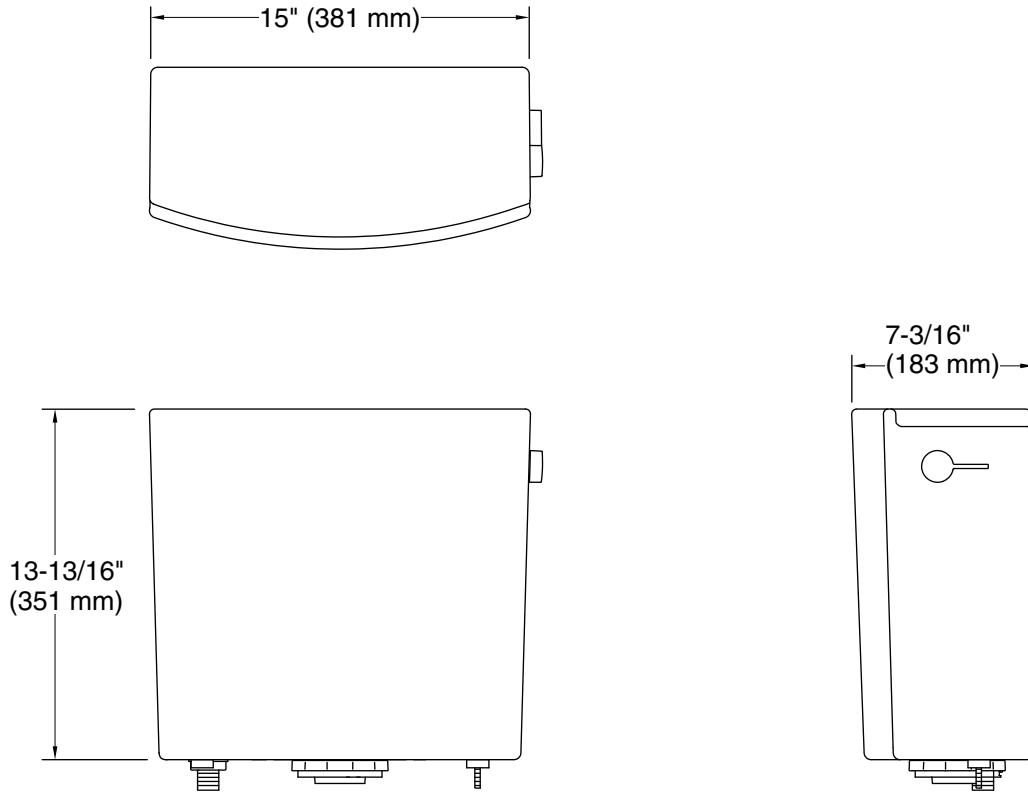

Features

- Two-piece design
- 1.28 gpf (4.8 lpf)
- Right-hand Polished Chrome trip lever
- Combines with K-28121 bowl to create a complete K-28161-RA toilet
- AquaPiston® canister optimizes the flow out of the tank, harnessing gravity and the natural powerful reducing cascade of water to increase the power and effectiveness of the flush

Color	Code	Description
-------	------	-------------

	0	White
-------------------------------------------------------------------------------------	---	-------

Technical Information

All product dimensions are nominal.

Toilet type: Bowl-mount

Flush type: AquaPiston

Fixture Supply Requirements

Min static pressure: 15 psi (103.4 kPa)

Max static pressure: 80 psi (551.6 kPa)

Notes

Install this product according to the installation instructions.