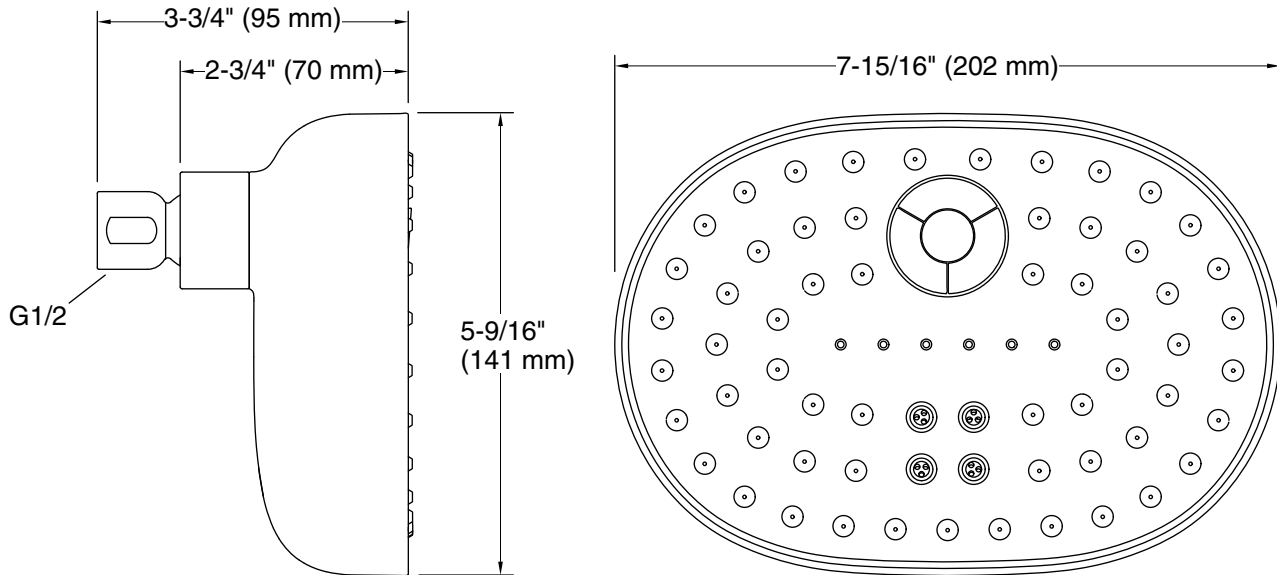

### Installation

- 1/2 -14 NPT connection
- Wall-mount
- Shower arm and flange sold separately

#### Technical Information

All product dimensions are nominal.