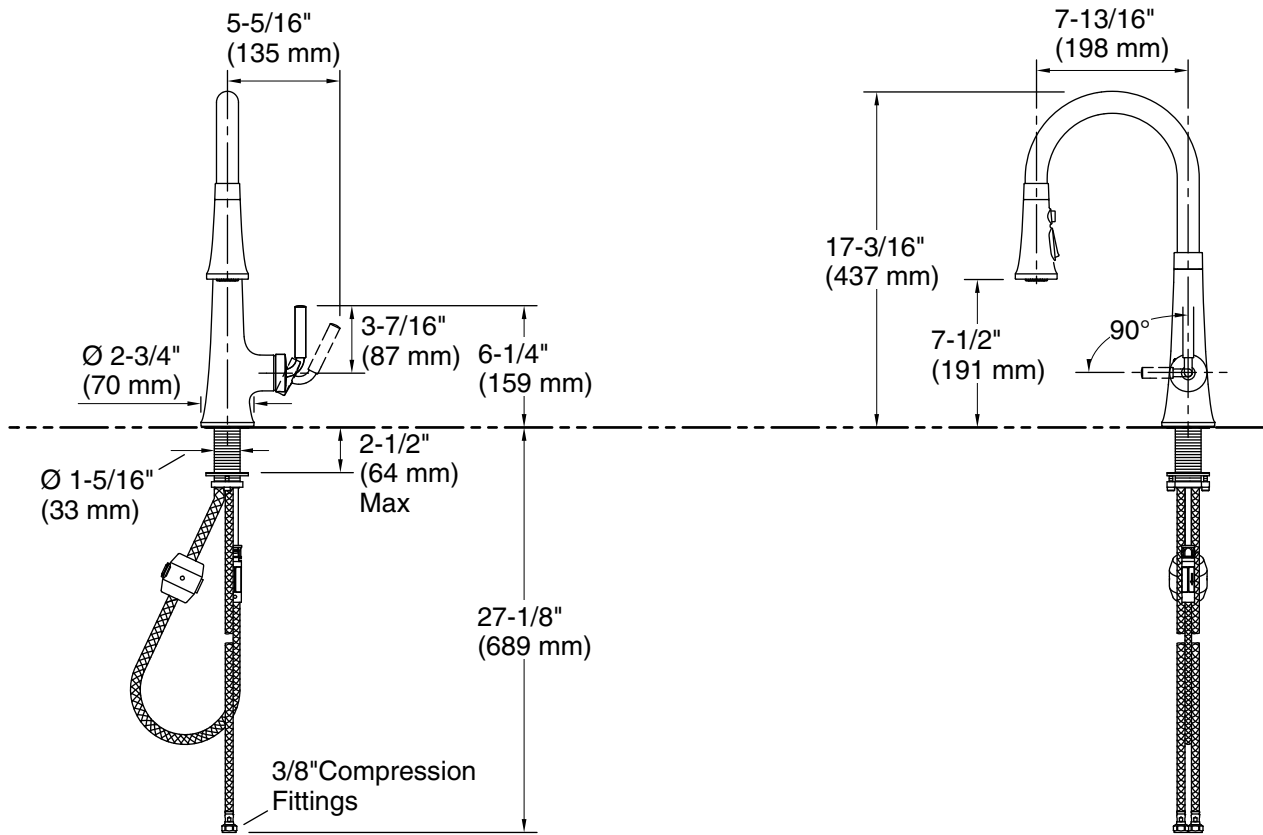

Optional Products/Accessories

K-24461 Three-hole kitchen faucet escutcheon

ADA

CSA B651

Codes/Standards

ASME A112.18.1/CSA B125.1

NSF/ANSI/CAN 61

NSF/ANSI/CAN 372

Technical Information

All product dimensions are nominal.

Spout:

Spout reach: $7\text{-}3/4\text{'}$ (198 mm)

Notes

Install this product according to the installation instructions.

ADA complaint for faucet handles only.