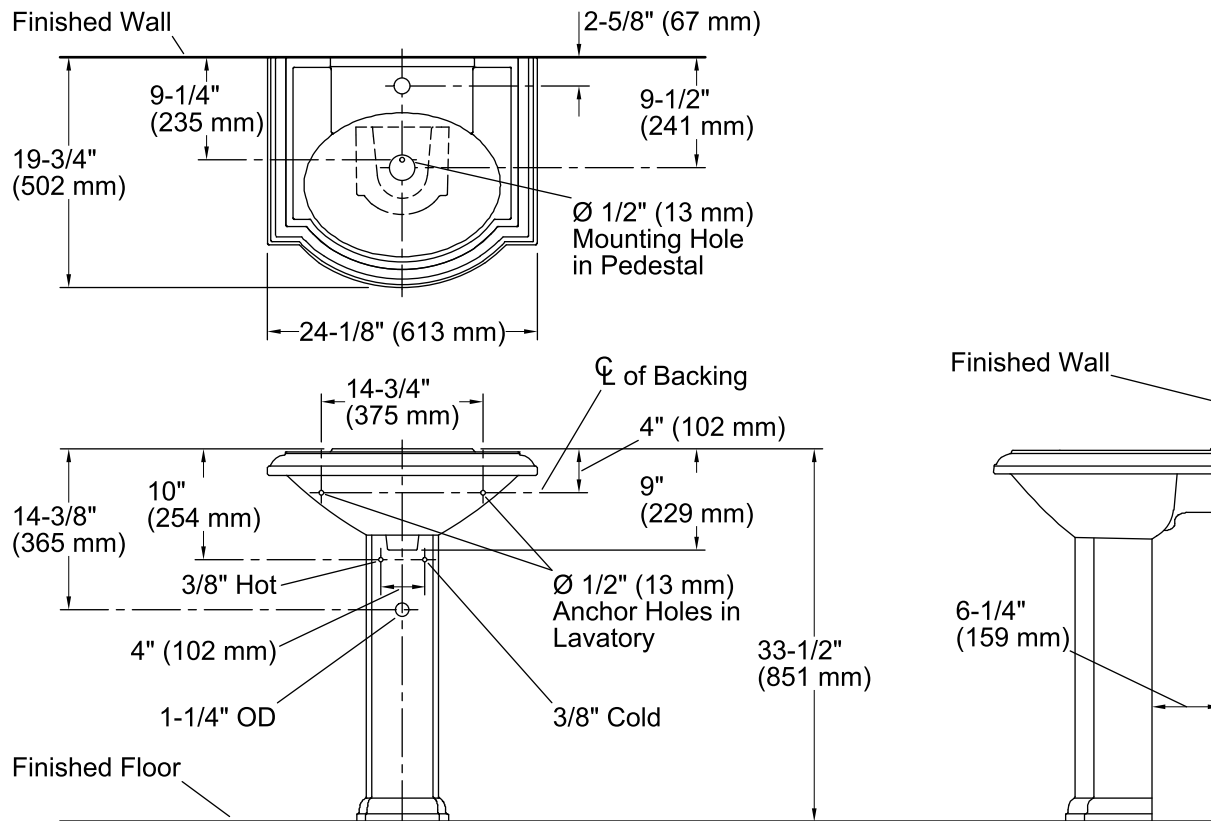

Devonshire® Pedestal Bathroom Sink K-2286-1

Features

- Single faucet hole.
- Oval basin.
- Overflow drain.
- Combination consists of the K-2287-1 basin and the K-2288 pedestal.
- Coordinates with other products in the Devonshire collection.

Material

- Vitreous china.

Installation

- Pedestal

Recommended Products/Accessories

- K-7605-P Angle Supply with Stop (pair)
- K-8998 P-Trap

Optional Products/Accessories

- 1041816 Hardware kit, Hollow Wall

Included Components

Product consists of:

- K-2287-1 Pedestal Bathroom Sink Basin
- K-2288 Bathroom Sink Pedestal

Additional Components:

- accessory pack 52204, rubber pads 63069

Codes/Standards

ASME A112.19.2/CSA B45.1

Technical Information

All product dimensions are nominal.

Bowl configuration:	Single
Installation:	Pedestal
Bowl area:	Length: 17" (432 mm) Width: 12" (305 mm) Water depth: 4-7/8" (124 mm)
Number of deck holes:	1
Faucet hole(s):	1-3/8" (35 mm)
Drain hole:	1-3/4" (44 mm)