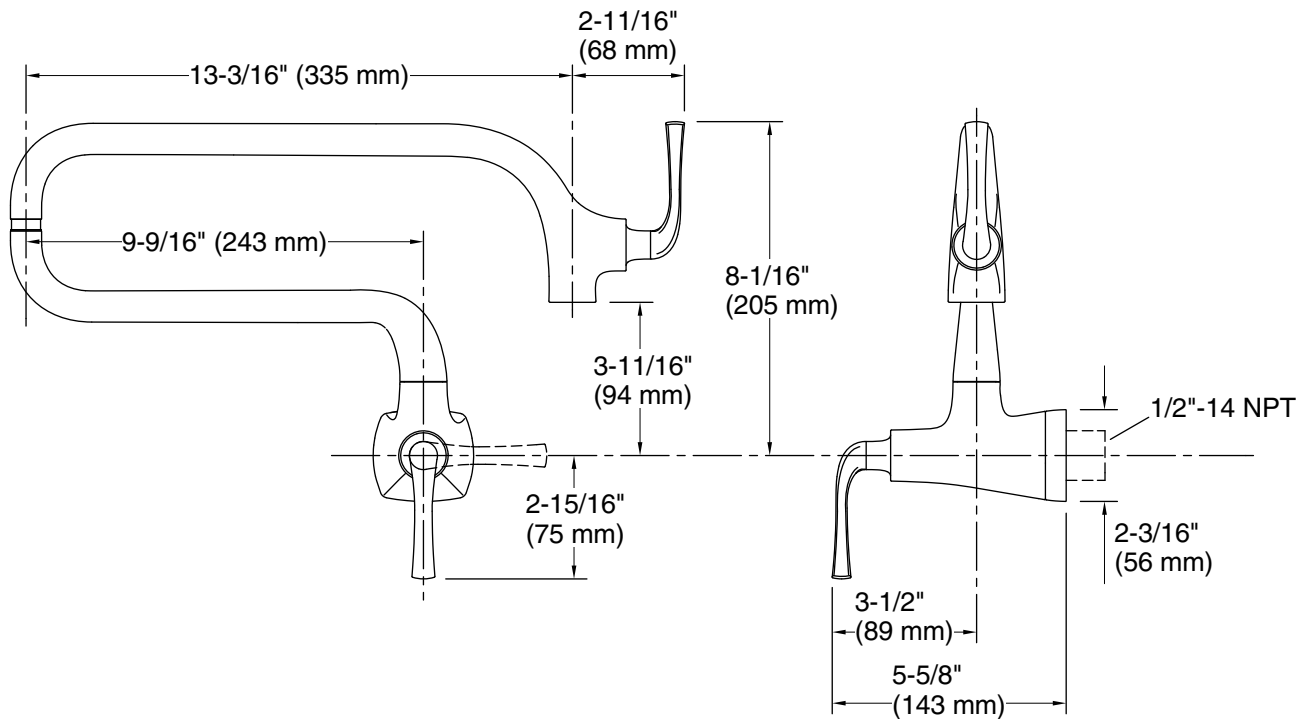

Features

- Articulating spout with 360-degree rotation offers superior clearance for filling pots on cooktops and ranges.
- 22-3/4 (578 mm) swing spout reach.
- 3.2 gpm (12.1 l/min) flow rate at 60 psi (4.14 bar).
- Single lever handle with main lever shutoff.
- KOHLER® ceramic disc valves exceed industry longevity standards, ensuring durable performance for life.

Color	Code	Description
	CP	Polished Chrome
	VS	Vibrant® Stainless
	BL	Matte Black

Technical Information

All product dimensions are nominal.

Faucet:

Flow rate: 3.2 gal/min (12.1 l/min)

Pressure: 60 psi (4.1 bar)

Drain included: No

Spout:

Spout reach: 22-3/4" (578 mm)

Notes

Install this product according to the installation instructions.