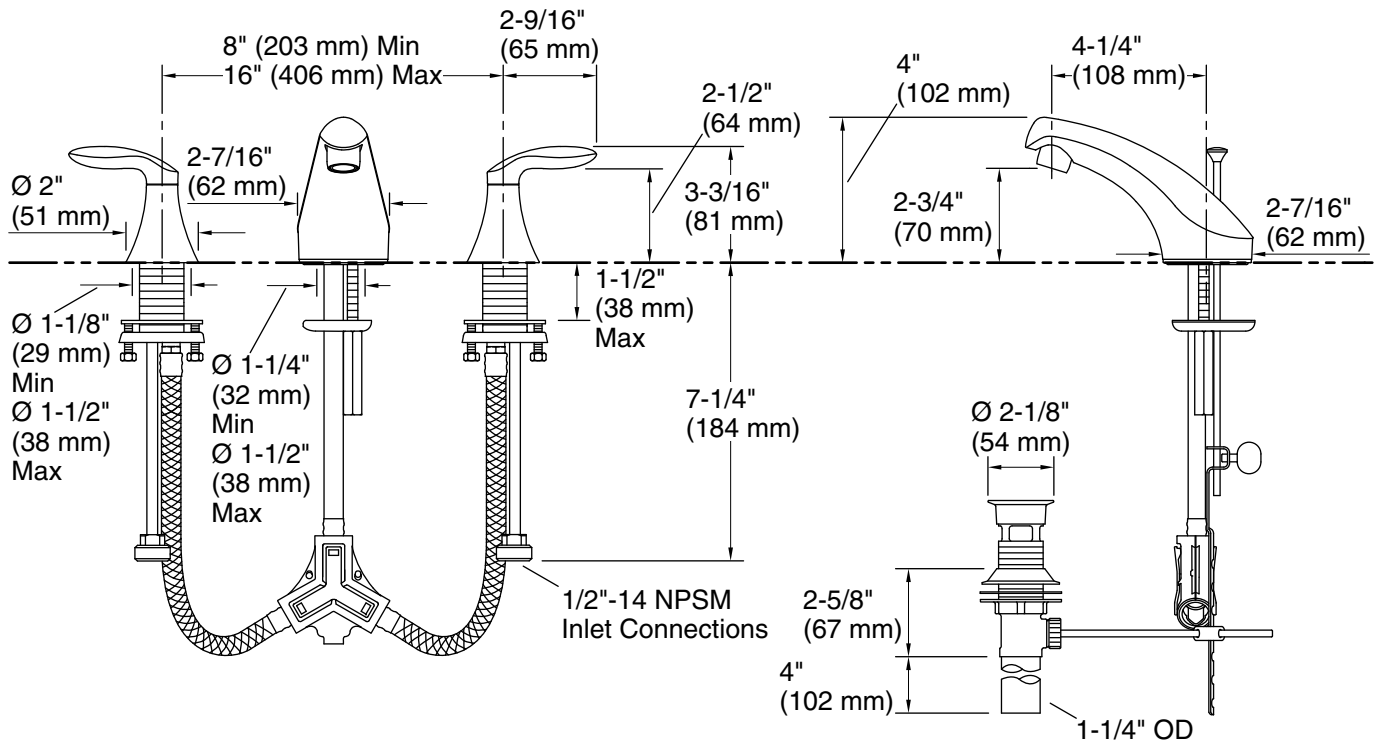

Features

- Two lever handles allow for both volume and temperature control.
- Includes metal pop-up drain with 1-1/4" tailpiece.
- 1.2 gpm (4.5 lpm) maximum flow rate at 60 psi (4.14 bar).
- 4-1/4" (108 mm) spout reach.
- Quick-Connect hose connections make widespread faucet installation a snap.
- KOHLER ceramic disc valves exceed industry longevity standards for a lifetime of durable performance.
- Coordinates with Coralais faucets, accessories, and showering components to complete your bathroom.

	CP	Polished Chrome
---	----	-----------------

Technical Information

All product dimensions are nominal.

Faucet:

Flow rate: 1.2 gal/min (4.5 l/min)
 Pressure: 60 psi (4.1 bar)
 Valve body: Machined-brass
 Drain with overflow: Yes

Spout:

Spout reach: 4-1/4" (108 mm)

Notes

Install this product according to the installation guide.

ADA compliant for handles only.

ADA, OBC, CSA B651 compliant when installed to the specific requirements of these regulations.